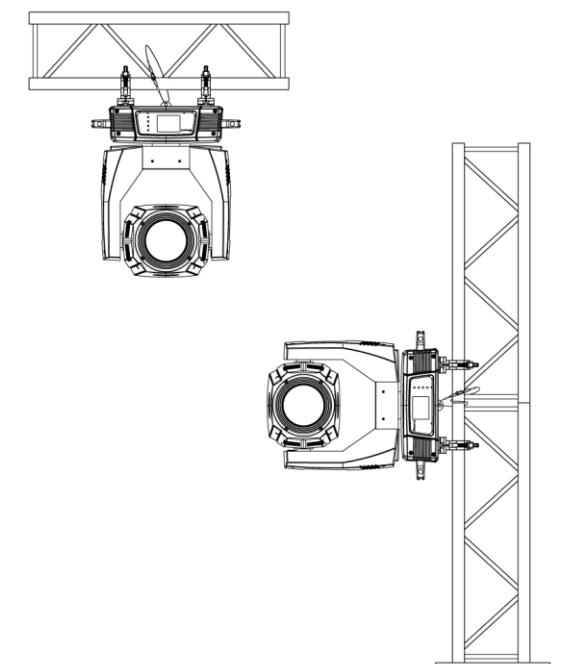

16-BIT	8-BIT	FUNCTION	VALUE	DESCRIPTION			
17	13	Prism 8-facet rotation	000-127	Rotation indexing			
			128-190	Forward rotating from fast to slow			
			191-192	STOP			
			193-255	Backward rotating from slow to fast			
18	14	Frost	000-064	Reserve			
			065-255	Linear Frost			
19	15	Strobe	000-031	Closed			
			032-063	Open			
			064-095	Slow to Fast			
			096-127	Open			
			128-143	Fast close slow open, speed from fast to slow			
			144-159	Fast open slow close, speed from slow to fast			
			160-191	Open			
			192-223	Random strobe			
			224-255	Open			
			20	16	Macro function	000-019	No function
						020-024	230W power
025-029	350W power						
030-069	No function						
070-079	P/T Rotate Off Light						
080-089	P/T Rotate On Light						
090-129	No function						
130-139	Lamp On						
140-149	P/T Reset						
150-189	Effect Reset						
190-199	No function						
200-209	Reset all						
210-229	No function						
230-239	Lamp Off						
240-255	No function