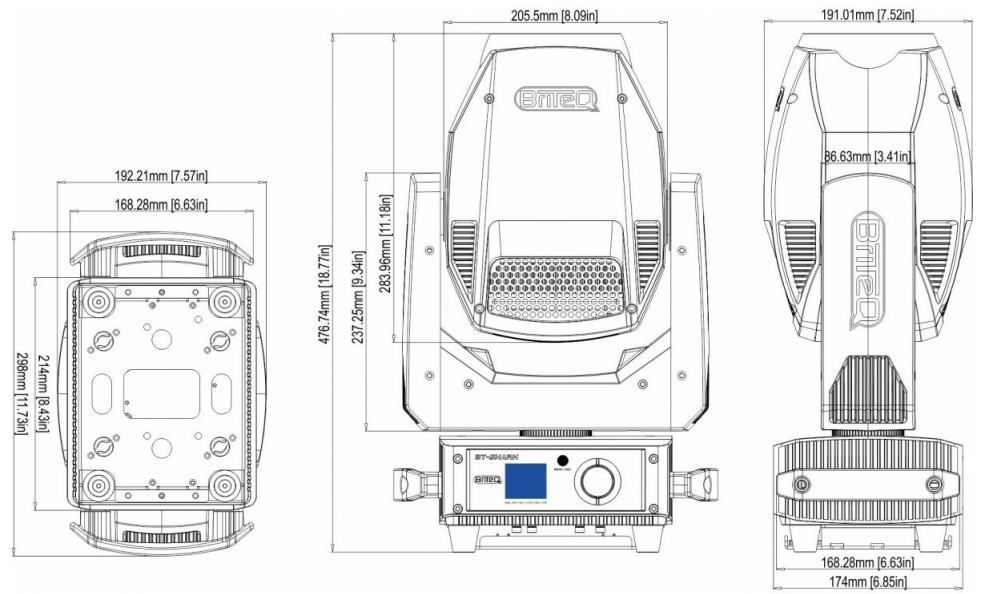

TECHNICAL SPECIFICATIONS

General : Application	DJ & Club, Stage & Rental
General : Dimensions (cm)	see drawing
General : Weight (kg)	9.5
General : Powerinput	AC 100 - 240V, 50/60Hz
General : Energy Label	No
General : Power consumption W	300
General : Color	black
General : Display	LCD
General : Fixation	included omega bracket
General : IP rating	indoor
Control : manual	No
Control : Master/Slave	Yes
Control : SMART-DMX	Yes
Control : Standalone	sound
Control : programmable	No
Control : upgradable software	Yes
Control : maximum DMX channels	19
Light : lamp socket	none
Light : Lux	7000lx (10°) @ 5m
Light : lamp	LED
Light : min. color temperature (K)	3800
Light : max. color temperature (K)	20000
Light : CRI	78
Light : mix colors	No
Light : functions	motorized focus, motorized zoom, 6 facet linear prism, 6 facet round prism, linear frost
Light : fixed gobos	6
Light : rotating gobos	6
Light : min. beam angle (°)	10
Light : max. beam angle (°)	25
Light : min. refresh rate (kHz)	0.9
Light : max. refresh rate (kHz)	24
Connections : input	3 pin XLR, 5 pin XLR, powercon, usb, rdm
Connections : output	3 pin XLR, 5 pin XLR, powercon, usb, rdm
Brand	BRITEQ
EANCode	5420025655357