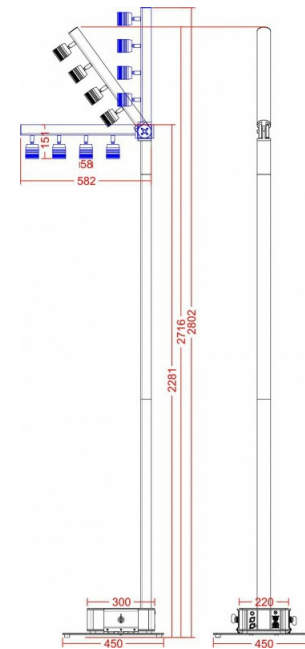

TECHNICAL SPECIFICATIONS

General : Application	Architectural, Commercial, Stage & Rental
General : Weight (kg)	25
General : Powerinput	AC 100 - 240V, 50/60Hz
General : Energy Label	No
General : Power consumption W	69
General : Color	black
General : Display	LCD
General : IP rating	indoor
Control : Modes	standalone, manual, DMX M/S
Control : manual	Yes
Control : Master/Slave	Yes
Control : SMART-DMX	No
Control : Standalone	fixed
Control : programmable	No
Control : upgradable software	No
Control : maximum DMX channels	1
Light : lamp socket	none
Light : lamp	LED
Light : min. color temperature (K)	3200
Light : max. color temperature (K)	3200
Light : CRI	90
Light : mix colors	No
Light : min. beam angle (°)	25
Light : max. beam angle (°)	50
Light : min. refresh rate (kHz)	No
Light : max. refresh rate (kHz)	No
Connections : input	3 pin XLR, TRUE1 powerCON, wireless DMX
Connections : output	3 pin XLR, TRUE1 powerCON, wireless DMX
Brand	BRITEQ
EANCode	5420025651622

www.briteq-lighting.com | <https://www.facebook.com/Briteq>

Beglec NV has the right to change products and specifications with and without notice. Major as well as minor changes can be involved. This leaflet can contain errors, therefore we advice to consult your local dealer to ensure that actual features and specifications match your requirements. Copyright © 2020 by BEGLEC NV. All rights reserved.