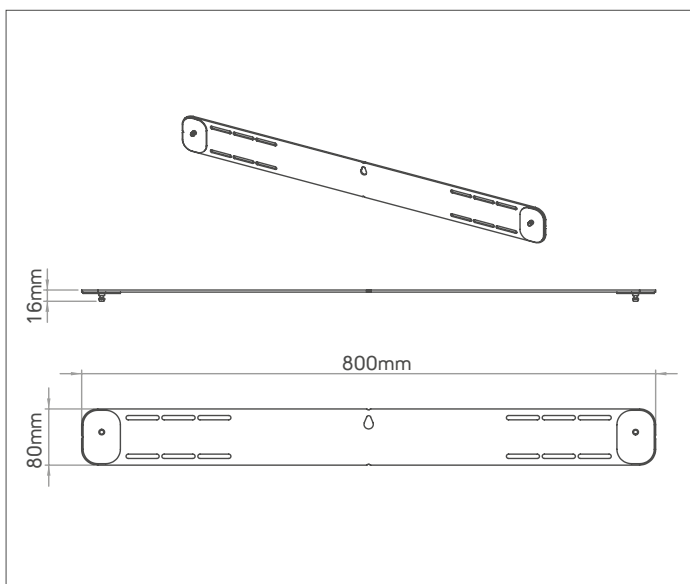

Wall mount your Sonos Playbar with this discreet solution. Once the mount is attached to the wall the Playbar simply slots securely into place.

- Ideal for simple wall mounting of the Sonos Playbar
- Flat to wall design, can be installed above or below TV
- High grade-steel construction
- Designed and manufactured in the UK

Black:				
Product Code	<b>FLXPBWM1021</b>			
UPC Number	<b>5057964001180</b>			
UK, European (SRP)	<b>£29</b>	<b>€39</b>		
Millimetres / Kilograms	Height	Width	Depth	Weight
Product Size	<b>800</b>	<b>80</b>	<b>16</b>	<b>1.45</b>
Millimetres / Kilograms	Length	Width	Height	Weight
Retail Carton	<b>828</b>	<b>90</b>	<b>35</b>	<b>1.6</b>
Carton Contents	<b>Bracket and Instructions</b>			
Outer Carton Quantity	<b>4</b>	Country of Manufacture	<b>UK</b>	