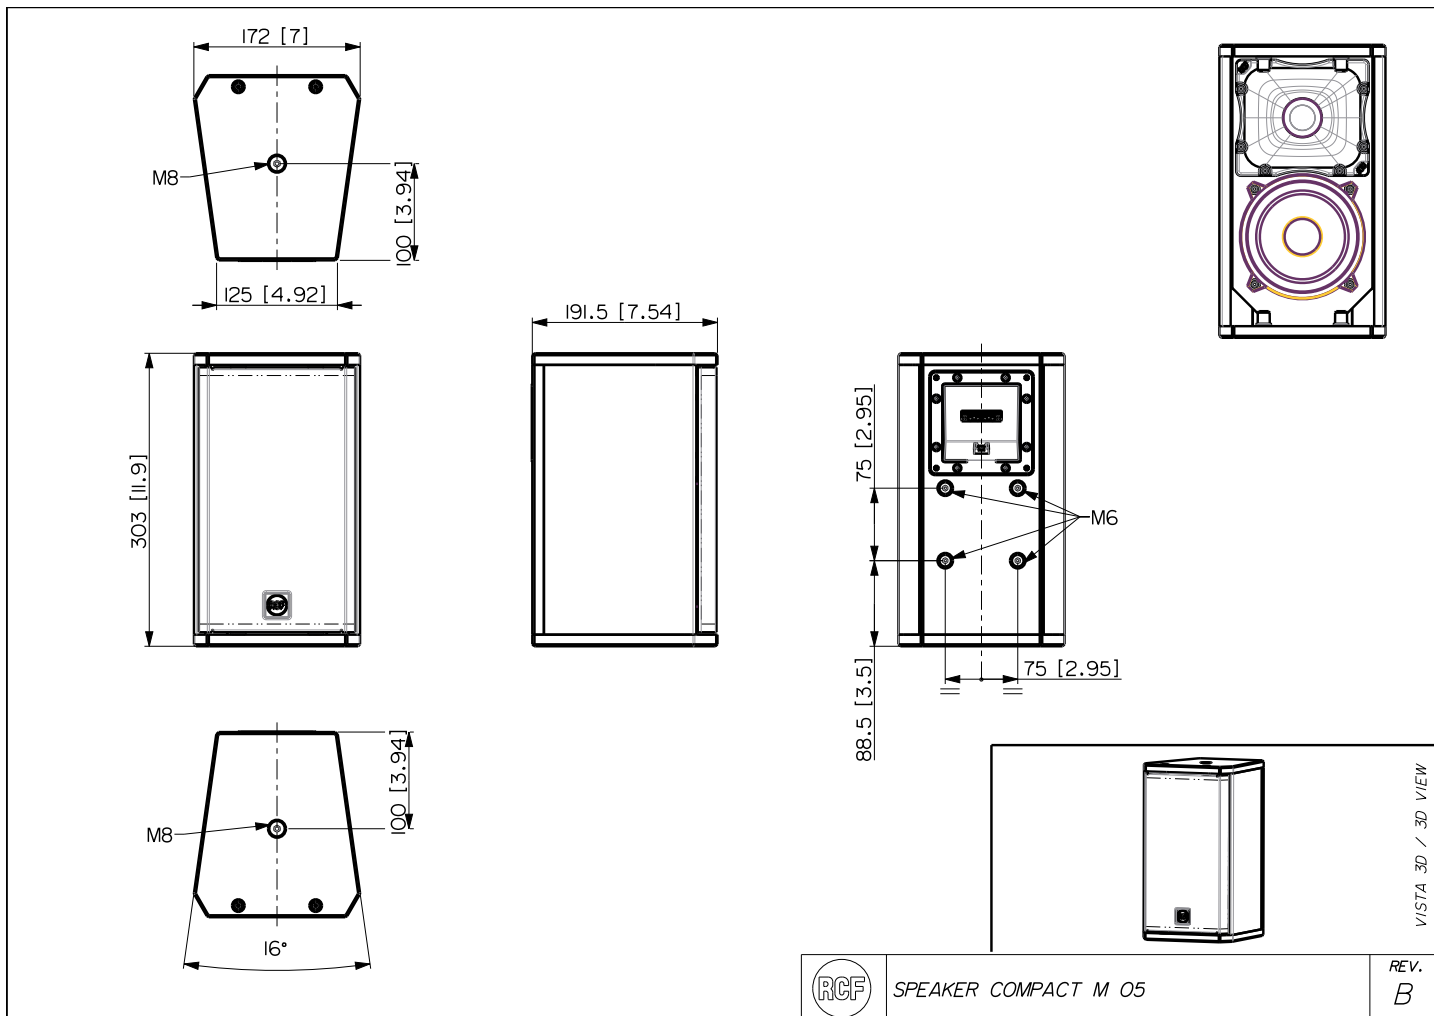

FEATURES

- 80 W RMS power handling
- 115 dB max SPL
- 70 ÷ 20000 Hz frequency range
- 120° x 80° constant directivity coverage angle
- 1 x 5" high power woofer
- 1 x 1" voice coil neodymium dome tweeter
- High quality plywood cabinet
- Steel front grille with clothing
- Installation points available on rear, top and bottom panels
- 4 pole EUROBLOCK connector (audio input and parallel link output)

TECHNICAL SPECIFICATIONS

Acoustical specifications	Frequency Response (-10dB):	70 Hz ÷ 20000 Hz
	Max SPL @ 1m:	115 dB
	Horizontal coverage angle:	120°
	Vertical coverage angle:	80°
	Directivity index Q:	7
	System Sensitivity:	89 dB
Power section	Nominal Impedance (ohm):	8 ohm
	Power Handling:	80 W RMS
	Peak Power Handling:	320 W PEAK
	Recommended Amplifier:	160 W
	Crossover Frequencies:	2200 Hz
Transducers	Dome Tweeter:	1.3" neo, 1.0" v.c
	Nominal Impedance (ohm):	8 ohm
	Input Power Rating:	15 W AES, 30 W PROGRAM POWER
	Sensitivity:	92 dB, 1W @ 1m
	Woofers:	5.0", 1.2" v.c
	Nominal Impedance (ohm):	8 ohm
	Input Power Rating:	80 W AES, 160 W PROGRAM POWER
	Sensitivity:	89 dB, 1W @ 1m
Input/Output section	Input connectors:	Euroblock
	Output connectors:	Euroblock
Standard compliance	CE marking:	Yes
Physical specifications	Cabinet/Case Material:	Plywood
	Hardware:	4 x M6, 2 x M8
	Grille:	Steel with clothing
	Color:	Black - RAL 9005
Size	Height:	303 mm / 11.93 inches
	Width:	172 mm / 6.77 inches
	Depth:	191 mm / 7.52 inches
	Weight:	4.5 kg / 9.92 lbs
Shipping informations	Package Height:	324 mm / 12.76 inches
	Package Width:	215 mm / 8.46 inches
	Package Depth:	196 mm / 7.72 inches
	Package Weight:	6 kg / 13.23 lbs

PART NUMBER

- **13000581**
COMPACT M 05
Black - RAL 9005
EAN 8024530017774

SPEAKER COMPACT M 05

REV.
B

VISTA 3D / 3D VIEW

ACCESSORIES

PANEL PNL IN-OUT SPEAKON

PART NUMBER