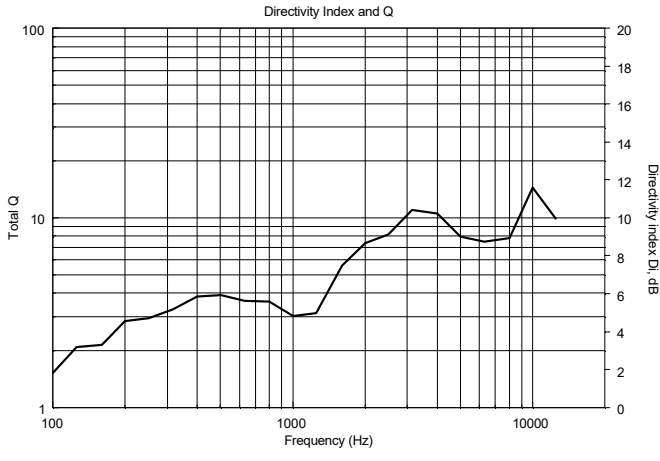

### FEATURES

- 6" woofer with 1" dome tweeter
- Power selectable (70 V / 100 V): 12 W – 6 W – 3 W – 1.5 W
- 92 dB sensitivity
- Colour white RAL 9003
- Plastic frame UL 94 V0, steel grille

## TECHNICAL SPECIFICATIONS

<b>Acoustical specifications</b>	Frequency Response (-10dB):	70 Hz ÷ 20000 Hz
	Max SPL @ 1m:	106 dB
	Coverage angle:	100°
	System Sensitivity:	92 dB
<b>Power section</b>	Power Handling:	12 W RMS
	Peak Power Handling:	48 W PEAK
	Recommended Amplifier:	24 W
<b>Transducers</b>	Dome Tweeter:	1.0"
	Woofer:	6.0"
<b>Input/Output section</b>	Input connectors:	Screw Terminals
	Output connectors:	Screw Terminals
	Constant Voltage Transformer:	70/100 V
	Power selection 1 (100 V):	12 W - 833 ohm
	Power selection 2 (100 V):	6 W - 1667 ohm
	Power selection 3 (100 V):	3 W - 3333 ohm
	Power selection 4 (100 V):	1.5 W - 6667 ohm
<b>Standard compliance</b>	IP protection grade:	IP 44
	CE marking:	Yes
<b>Physical specifications</b>	Cabinet/Case Material:	Plastic
	Hardware:	Plastic Material
	Grille:	Steel
	Color:	White - RAL 9003
<b>Size</b>	Depth:	73 mm / 2.87 inches
	Recessed Depth:	66 mm / 2.6 inches
	Diameter:	204 mm / 8.03 inches
	Cut out diameter:	182 mm / 7.17 inches
	Weight:	0.78 kg / 1.72 lbs
<b>Shipping informations</b>	Package Height:	240 mm / 9.45 inches
	Package Width:	240 mm / 9.45 inches
	Package Depth:	110 mm / 4.33 inches
	Package Weight:	1.56 kg / 3.44 lbs

EAN 8024530018467

**DRAWINGS**

HORIZONTAL 1/3 POLAR PLOT