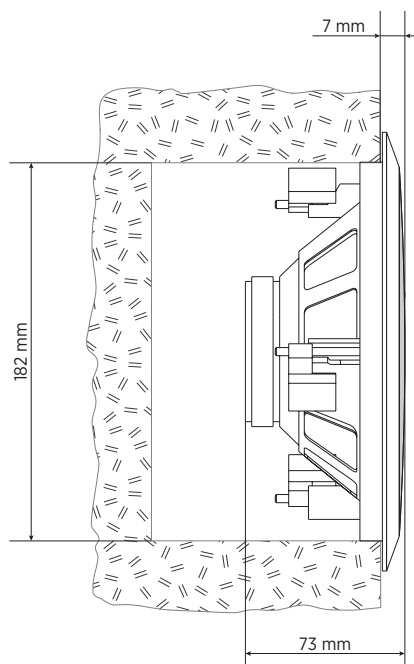

### FEATURES

- 6" woofer with 1" dome tweeter
- Power selectable (70 V / 100 V): 12 W – 6 W – 3 W – 1.5 W
- 92 dB sensitivity
- Colour white RAL 9003
- Plastic frame UL 94 V0, steel grille

## TECHNICAL SPECIFICATIONS

<b>Acoustical specifications</b>	Frequency Response (-10dB):	70 Hz ÷ 20000 Hz
	Max SPL @ 1m:	106 dB
	Coverage angle:	100°
	System Sensitivity:	92 dB
<b>Power section</b>	Power Handling:	12 W RMS
	Peak Power Handling:	48 W PEAK
	Recommended Amplifier:	24 W
<b>Transducers</b>	Dome Tweeter:	1.0"
	Woofer:	6.0"
<b>Input/Output section</b>	Input connectors:	Screw Terminals
	Output connectors:	Screw Terminals
	Constant Voltage Transformer:	70/100 V
	Power selection 1 (100 V):	12 W - 833 ohm
	Power selection 2 (100 V):	6 W - 1667 ohm
	Power selection 3 (100 V):	3 W - 3333 ohm
	Power selection 4 (100 V):	1.5 W - 6667 ohm
<b>Standard compliance</b>	IP protection grade:	IP 44
	CE marking:	Yes
<b>Physical specifications</b>	Cabinet/Case Material:	Plastic
	Hardware:	Plastic Material
	Grille:	Steel
	Color:	White - RAL 9003
<b>Size</b>	Depth:	73 mm / 2.87 inches
	Recessed Depth:	66 mm / 2.6 inches
	Diameter:	204 mm / 8.03 inches
	Cut out diameter:	182 mm / 7.17 inches
	Weight:	0.78 kg / 1.72 lbs
<b>Shipping informations</b>	Package Height:	240 mm / 9.45 inches
	Package Width:	240 mm / 9.45 inches
	Package Depth:	110 mm / 4.33 inches
	Package Weight:	1.56 kg / 3.44 lbs

## PART NUMBER

- **13133042**

PL 6X

White - RAL 9003

EAN 8024530004972

- **13100087**

PL 6X B

Black - RAL 9005

EAN 8024530018467

**DRAWINGS**

HORIZONTAL 1/3 POLAR PLOT