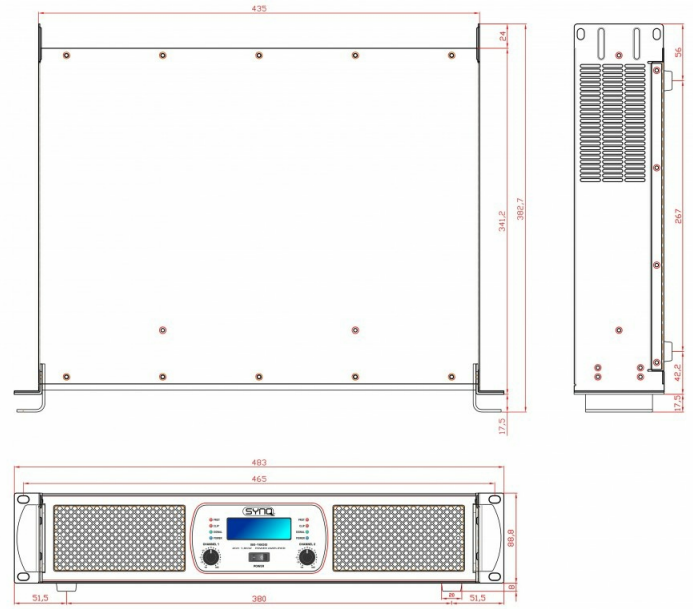

TECHNICAL SPECIFICATIONS

General : Application	DJ & Club, Stage & Rental
General : Series	SE
General : Dimensions (cm)	48.2 x 8.8 x 36.5
General : Weight (kg)	10.06
General : Color	black
General : Powerinput	AC 230V, 50Hz
General : Energy Label	No
General : Display	LCD
General : Fixation	19" rack mountable
General : RU	2U
General : IP rating	indoor
Audio : amplifier class	TD
Audio : min. frequency (Hz)	20
Audio : max. frequency (Hz)	20000
Audio : S/N ratio (> dB)	100
Audio : damping factor (>...)	800
Audio : max. output channels	2
Audio : Wrms 2Ω stereo, per channel	2000
Audio : Wrms 4Ω stereo, per channel	1500
Audio : Wrms 8Ω stereo, per channel	1000
Audio : Wrms 4Ω bridge	4000
Audio : Wrms 8Ω bridge	3000
Audio : functions	bridge mode, limiter
Connections : input	3 pin XLR, jack, PowerCon®
Connections : output	3 pin XLR, speakon
Brand	SYNQ
EANCode	5420025681100