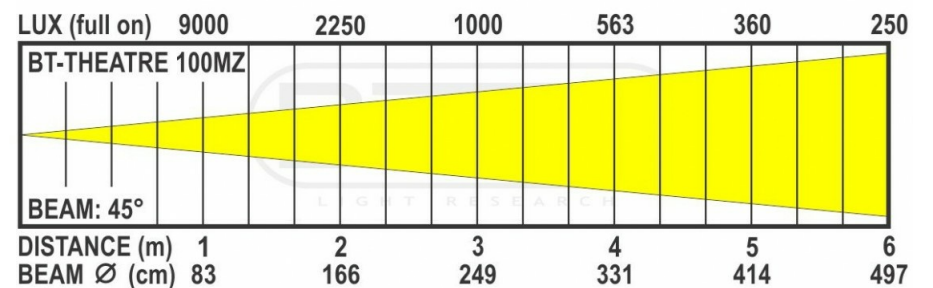

TECHNICAL SPECIFICATIONS

General : Application	Theatre
General : Dimensions (cm)	See drawing
General : Weight (kg)	7.2
General : Powerinput	AC 100 - 240V, 50/60Hz
General : Energy Label	No
General : Power consumption W	105
General : Color	black
General : Display	LCD
General : Fixation	M12
General : IP rating	indoor
Control : Modes	standalone, manual
Control : manual	Yes
Control : Master/Slave	No
Control : SMART-DMX	No
Control : Standalone	fixed
Control : programmable	No
Control : upgradable software	Yes
Control : maximum DMX channels	4
Light : lamp socket	none
Light : Lux	2630 (@ 5m beam 16°)
Light : lamp	COB
Light : min. color temperature (K)	3000
Light : max. color temperature (K)	3000
Light : CRI	95
Light : colors	Warm white
Light : mix colors	No
Light : functions	manual focus, manual zoom
Light : min. beam angle (°)	15
Light : max. beam angle (°)	45
Light : min. refresh rate (kHz)	1.2
Light : max. refresh rate (kHz)	1.2
Connections : input	3 pin XLR, 5 pin XLR, PowerCon®, usb
Connections : output	3 pin XLR, 5 pin XLR, PowerCon®, usb
Brand	BRITEQ
EANCode	5420025660297