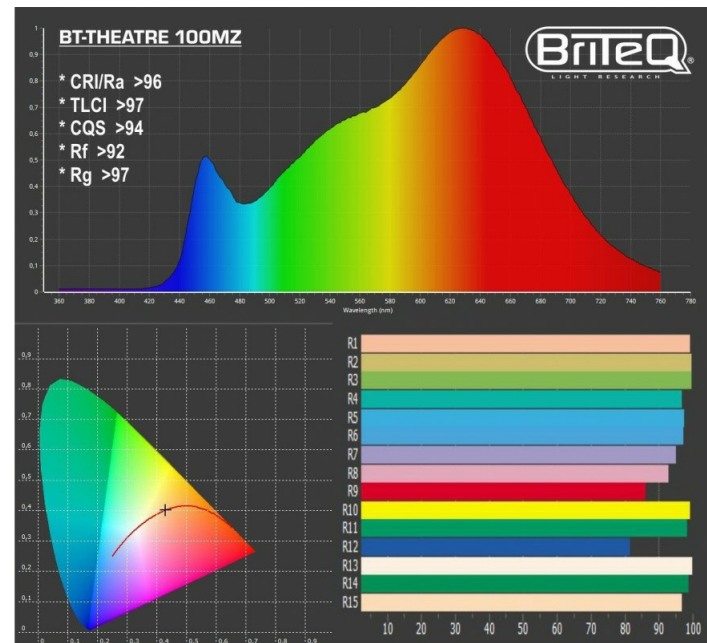

TECHNICAL SPECIFICATIONS

General : Application	Theatre
General : Dimensions (cm)	See drawing
General : Weight (kg)	7.2
General : Powerinput	AC 100 - 240V, 50/60Hz
General : Energy Label	No
General : Power consumption W	105
General : Color	black
General : Display	LCD
General : Fixation	M12
General : IP rating	indoor
Control : Modes	standalone, manual
Control : manual	Yes
Control : Master/Slave	No
Control : SMART-DMX	No
Control : Standalone	fixed
Control : programmable	No
Control : upgradable software	Yes
Control : maximum DMX channels	4
Light : lamp socket	none
Light : Lux	2630 (@ 5m beam 16°)
Light : lamp	COB
Light : min. color temperature (K)	3000
Light : max. color temperature (K)	3000
Light : CRI	95
Light : colors	Warm white
Light : mix colors	No
Light : functions	manual focus, manual zoom
Light : min. beam angle (°)	15
Light : max. beam angle (°)	45
Light : min. refresh rate (kHz)	1.2
Light : max. refresh rate (kHz)	1.2
Connections : input	3 pin XLR, 5 pin XLR, PowerCon®, usb
Connections : output	3 pin XLR, 5 pin XLR, PowerCon®, usb
Brand	BRITEQ
EANCode	5420025660297

www.briteq-lighting.com | <https://www.facebook.com/Briteq>

Beglec NV has the right to change products and specifications with and without notice. Major as well as minor changes can be involved. This leaflet can contain errors, therefore we advice to consult your local dealer to ensure that actual features and specifications match your requirements. Copyright © 2020 by BEGLEC NV. All rights reserved.