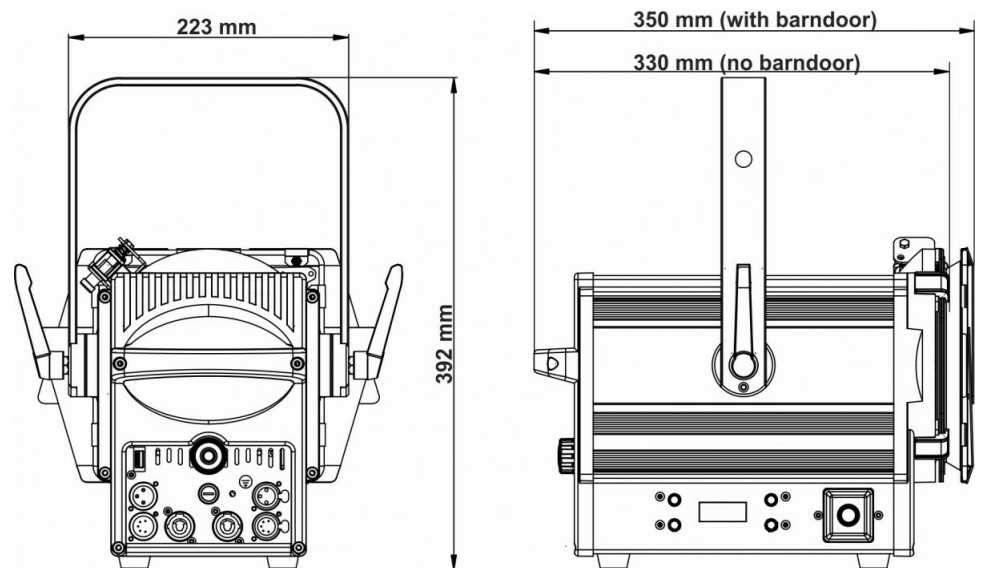

TECHNICAL SPECIFICATIONS

General : Application	Theatre
General : Dimensions (cm)	See drawing
General : Weight (kg)	7.2
General : Powerinput	AC 100 - 240V, 50/60Hz
General : Energy Label	No
General : Power consumption W	105
General : Color	black
General : Display	LCD
General : Fixation	M12
General : IP rating	indoor
Control : Modes	standalone, manual
Control : manual	Yes
Control : Master/Slave	No
Control : SMART-DMX	No
Control : Standalone	fixed
Control : programmable	No
Control : upgradable software	Yes
Control : maximum DMX channels	4
Light : lamp socket	none
Light : Lux	2630 (@ 5m beam 16°)
Light : lamp	COB
Light : min. color temperature (K)	3000
Light : max. color temperature (K)	3000
Light : CRI	95
Light : colors	Warm white
Light : mix colors	No
Light : functions	manual focus, manual zoom
Light : min. beam angle (°)	15
Light : max. beam angle (°)	45
Light : min. refresh rate (kHz)	1.2
Light : max. refresh rate (kHz)	1.2
Connections : input	3 pin XLR, 5 pin XLR, PowerCon®, usb
Connections : output	3 pin XLR, 5 pin XLR, PowerCon®, usb
Brand	BRITEQ
EANCode	5420025660297