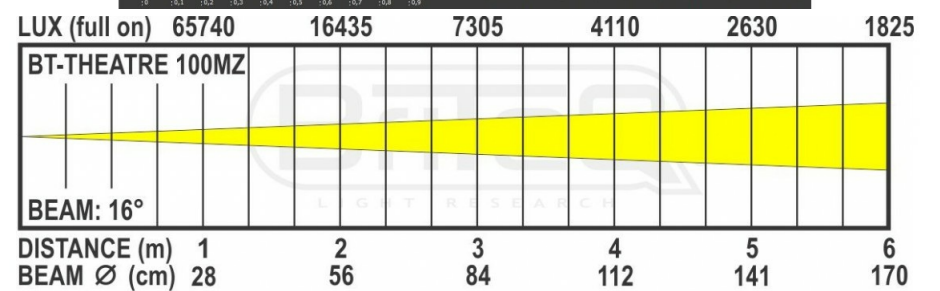

TECHNICAL SPECIFICATIONS

General : Application	Theatre
General : Dimensions (cm)	See drawing
General : Weight (kg)	7.2
General : Powerinput	AC 100 - 240V, 50/60Hz
General : Energy Label	No
General : Power consumption W	105
General : Color	black
General : Display	LCD
General : Fixation	M12
General : IP rating	indoor
Control : Modes	standalone, manual
Control : manual	Yes
Control : Master/Slave	No
Control : SMART-DMX	No
Control : Standalone	fixed
Control : programmable	No
Control : upgradable software	Yes
Control : maximum DMX channels	4
Light : lamp socket	none
Light : Lux	2630 (@ 5m beam 16°)
Light : lamp	COB
Light : min. color temperature (K)	3000
Light : max. color temperature (K)	3000
Light : CRI	95
Light : colors	Warm white
Light : mix colors	No
Light : functions	manual focus, manual zoom
Light : min. beam angle (°)	15
Light : max. beam angle (°)	45
Light : min. refresh rate (kHz)	1.2
Light : max. refresh rate (kHz)	1.2
Connections : input	3 pin XLR, 5 pin XLR, PowerCon®, usb
Connections : output	3 pin XLR, 5 pin XLR, PowerCon®, usb
Brand	BRITEQ
EANCode	5420025660297