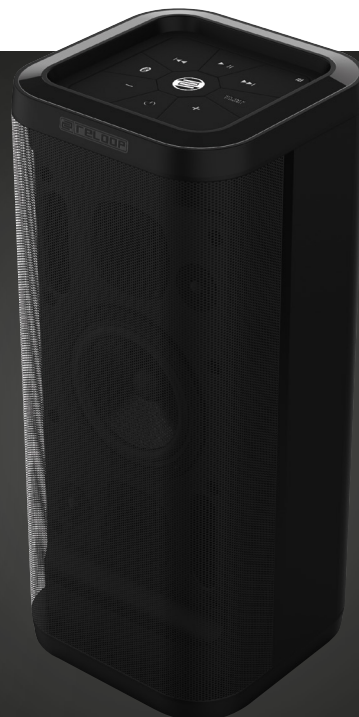

RELOOP GROOVE BLASTER BT

DATASHEET

AUDIO SPECIFICATIONS

Output power 100W

Low-frequency driver 6" woofer

Stereo speaker design ✓

Frequency separation 3 ways

CONNECTIVITY

Bluetooth interface ✓

NFC connection ✓

AUX input (3.5 mm stereo jack) ✓

BATTERY & CHARGING

Built-in rechargeable Li-ion battery 6600 mAh

Power bank (USB type A charging port) ✓

ADDITIONAL FEATURES

Speaker pairing (Smart Link function) ✓

Playback control panel ✓

Power supply compartment ✓

Metal grille protection ✓

GENERAL SPECIFICATIONS

Dimensions 18 x 18 x 43 cm

Weight 4.4 kg (incl. PSU)

PRICE

USD MSRP **199,99**