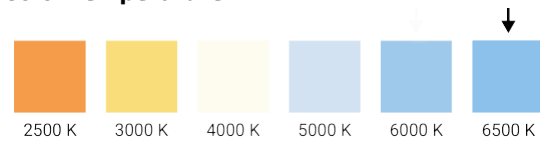

## PURETAPECOB528-COLD

**SKU:** H11252

Cool white 6500 K COB led tape  
5 meter roll - IP20 - 528 LEDs/meter

The COB tape with its 528 LEDs per metre provides a continuous light without a dotted line effect.  
For a very intense and continuous line of light.

**Color temperature :**

**Categories:** [Tapes](#), [Cold white tapes](#)

### General characteristics:

- Monochrome ribbon 528 LEDs/m (2640 LEDs for 5m)
- COB LEDs
- Colour temperature: 6500 K (cool white)
- Brightness: 1619 lumens/m
- CRI : 84
- Power requirement: 15 W/m (75 W for 5 m)
- Required voltage: 24 V (+ and -)
- Variable current: With compatible controller only
- IP20: Not resistant to water splashes

## ADDITIONAL INFORMATION

<b>Input voltage</b>	24 V
<b>Number of LEDs/m</b>	528 LEDs
<b>On-mode power</b>	15 W/m
<b>Efficacité totale (lm/W)</b>	100
<b>Protection class</b>	IP20
<b>LED type</b>	COB
<b>Luminous flux (lm/m)</b>	1619
<b>Energy efficiency class</b>	F
<b>Colour temperature</b>	6500 K
<b>CRI</b>	84
<b>CRI (Minimum)</b>	80
<b>CRI (Maximum)</b>	85
<b>CRI - R9</b>	9
<b>Chromaticity coordinate (x)</b>	0.3094
<b>Chromaticity coordinate (y)</b>	0.3347
<b>Lighting technology used</b>	LED
<b>Non-directional or directional</b>	Non-directional
<b>Angle de faisceau (°)</b>	120°
<b>Mains or non-mains</b>	Non-mains
<b>Connected light source (CLS)</b>	No
<b>Colour-tunable</b>	No
<b>Standby power</b>	
<b>Height (mm)</b>	2
<b>Width (mm)</b>	10
<b>Split length</b>	45 mm