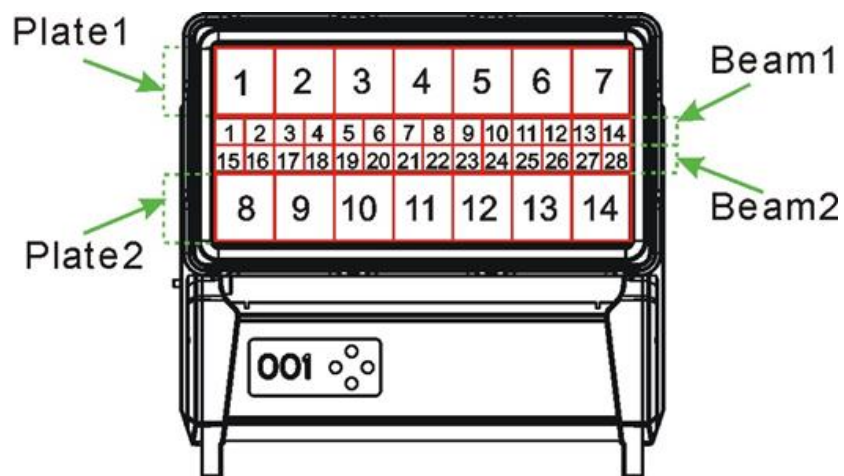

98

DEVICE SETTINGS

000-005	No Function
006-010	Dimmer speed mode off (hold 5 seconds)
011-015	Dimmer speed mode 1 (fast) (hold 5 seconds)
016-020	Dimmer speed mode 2 (middle speed) (hold 5 seconds)
021-025	Dimmer speed mode 3 (low speed) (hold 5 seconds)
026-030	LED 600 Hz (hold 5 seconds)
031-035	LED 1200 Hz (hold 5 seconds)
036-040	LED 2000 Hz (hold 5 seconds)
041-045	LED 4000 Hz (hold 5 seconds)
046-050	LED 6000 Hz (hold 5 seconds)
051-055	LED 25KHz (hold 5 seconds)
056-060	Automatic Fan
061-065	Normal Fan
066-070	Tilt Reset
071-075	Pixel 1 invert off
076-080	Pixel 1 invert on
081-085	Pixel 2 invert off
086-090	Pixel 2 invert on
091-095	Beam 1 invert off
096-100	Beam 1 invert on
101-105	Beam 2 invert off
106-110	Beam 2 invert on
111-115	Pixel swap on
116-120	Pixel swap off
121-125	Beam swap on
126-130	Beam swap off
131-255	No Function