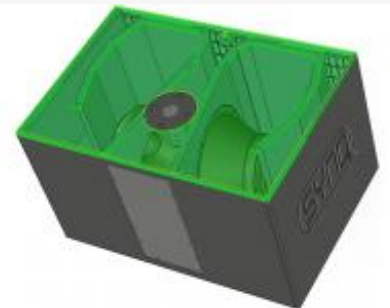

# I-SUB 210

Product 642

## Beschrijving

- High power double 10" subwoofer with very compact design
- Can be used for both fixed installations and mobile/rental applications
- The sophisticated band pass design guarantees a deep but still punchy bass reproduction
- High 500Wrms power handling (1000Wpeak)
- Perfect for bars, discotheques, stage, rental, Pro-DJ, cafes, ...
- Strong and rigid enclosure design with:
  - Durable, scratch resistant, painting
  - Heavy duty rubber feet
  - Steel front grill, covered with acoustic foam
- Equipped with 2 long excursion 10" woofers
- A perfect match with 4x CLS-8 mid/high cabinets

## Technische Informatie

- **FREQ:** 50 - 200 Hz
- **X-OVER FILTER:** none
- **PREFERED X-OVER FREQ:** 90-120Hz
- **SENSITIVITY:** 98dB (+/-3dB) @ 1W / 1m
- **RMS POWER:** 500 Watt
- **PEAK POWER:** 1000 Watt
- **IMPEDANCE:** 8 ohm
- **DIM:** 600 x 350 x 410 mm
- **NW:** 24 kg