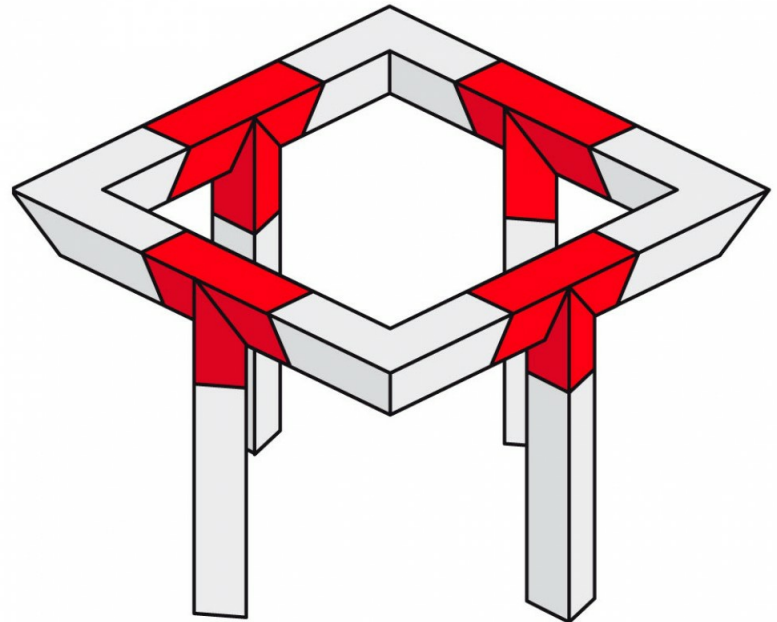

### DESCRIPTION

ALU TRUSS Trio 220 T-piece Vertical

### FEATURES

ALU TRUSS Trio 220 T-piece Vertical

[www.briteq-lighting.com](http://www.briteq-lighting.com) | <https://www.facebook.com/Briteq>

Beglec NV has the right to change products and specifications with and without notice. Major as well as minor changes can be involved. This leaflet can contain errors, therefore we advice to consult your local dealer to ensure that actual features and specifications match your requirements. Copyright © 2015 by BEGLEC NV. All rights reserved.

## SPECIFICATIONS

<b>General : Application</b>	DJ & Club, Stage & Rental, Theatre
<b>General : Dimensions (cm)</b>	22 x 22 x 22 cm
<b>General : Weight (kg)</b>	2.8
<b>General : Color</b>	aluminium
<b>Stand &amp; Truss : transport footprint</b>	No
<b>Stand &amp; Truss : transport height (cm)</b>	No
<b>Stand &amp; Truss : tube diameter</b>	35 mm
<b>Stand &amp; Truss : truss type</b>	trio
<b>Stand &amp; Truss : Compatible</b>	No
<b>EANCode</b>	5420025635189
<b>Discontinued</b>	No