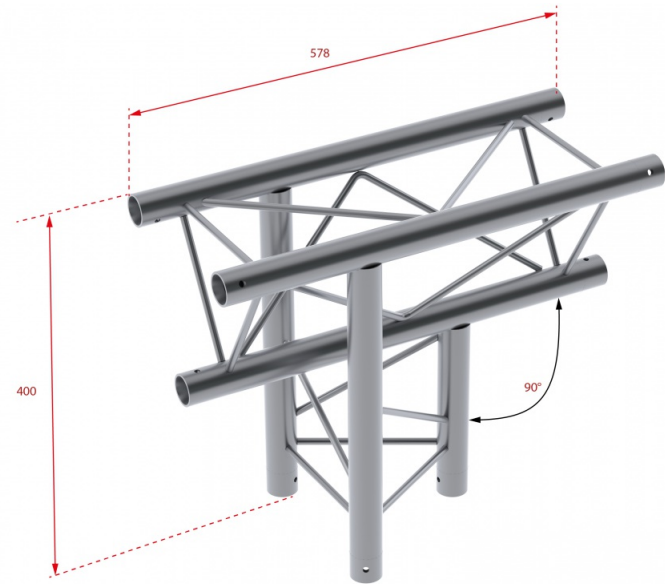

### DESCRIPTION

ALU TRUSS Trio 220 T-piece Vertical

### FEATURES

ALU TRUSS Trio 220 T-piece Vertical

[www.briteq-lighting.com](http://www.briteq-lighting.com) | <https://www.facebook.com/Briteq>

Beglec NV has the right to change products and specifications with and without notice. Major as well as minor changes can be involved. This leaflet can contain errors, therefore we advice to consult your local dealer to ensure that actual features and specifications match your requirements. Copyright © 2015 by BEGLEC NV. All rights reserved.

## SPECIFICATIONS

<b>General : Application</b>	DJ & Club, Stage & Rental, Theatre
<b>General : Dimensions (cm)</b>	22 x 22 x 22 cm
<b>General : Weight (kg)</b>	2.8
<b>General : Color</b>	aluminium
<b>Stand &amp; Truss : transport footprint</b>	No
<b>Stand &amp; Truss : transport height (cm)</b>	No
<b>Stand &amp; Truss : tube diameter</b>	35 mm
<b>Stand &amp; Truss : truss type</b>	trio
<b>Stand &amp; Truss : Compatible</b>	No
<b>EANCode</b>	5420025635189
<b>Discontinued</b>	No