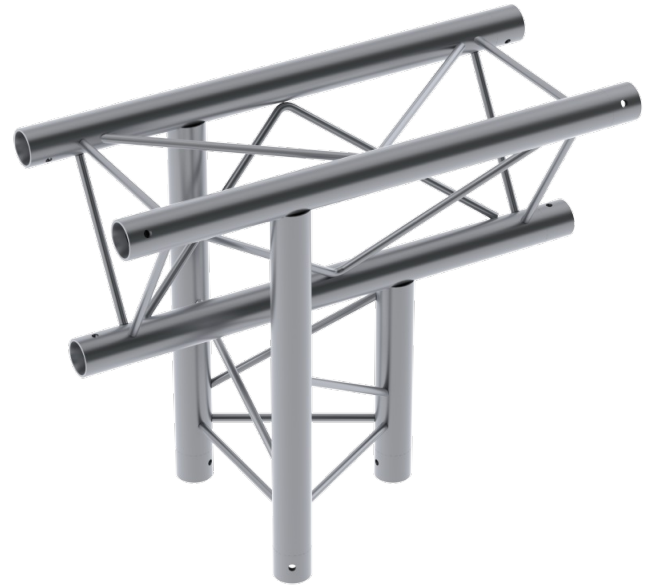

# BT-TRUSS TRIO 22 -

### DESCRIPTION

ALU TRUSS Trio 220 T-piece Vertical

### FEATURES

ALU TRUSS Trio 220 T-piece Vertical

[www.briteq-lighting.com](http://www.briteq-lighting.com) | <https://www.facebook.com/Briteq>

Beglec NV has the right to change products and specifications with and without notice. Major as well as minor changes can be involved. This leaflet can contain errors, therefore we advice to consult your local dealer to ensure that actual features and specifications match your requirements. Copyright © 2015 by BEGLEC NV. All rights reserved.

## SPECIFICATIONS

<b>General : Application</b>	DJ & Club, Stage & Rental, Theatre
<b>General : Dimensions (cm)</b>	22 x 22 x 22 cm
<b>General : Weight (kg)</b>	2.8
<b>General : Color</b>	aluminium
<b>Stand &amp; Truss : transport footprint</b>	No
<b>Stand &amp; Truss : transport height (cm)</b>	No
<b>Stand &amp; Truss : tube diameter</b>	35 mm
<b>Stand &amp; Truss : truss type</b>	trio
<b>Stand &amp; Truss : Compatible</b>	No
<b>EANCode</b>	5420025635189
<b>Discontinued</b>	No