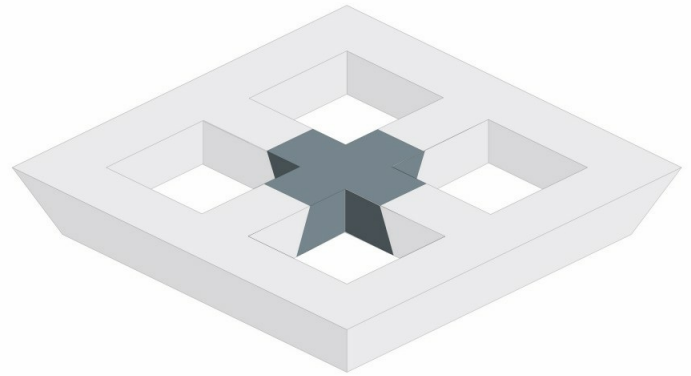

BT-TRUSS TRIO 22 -

A016

03519

DESCRIPTION

ALU TRUSS Trio 220 4-way Cross

FEATURES

ALU TRUSS Trio 220 4-way Cross

www.briteq-lighting.com | <https://www.facebook.com/Briteq>

SPECIFICATIONS

General : Application	DJ & Club, Stage & Rental, Theatre
General : Dimensions (cm)	22 x 22 x 22 cm
General : Weight (kg)	3.3
General : Color	aluminium
Stand & Truss : transport footprint	No
Stand & Truss : transport height (cm)	No
Stand & Truss : tube diameter	35 mm
Stand & Truss : truss type	trio
Stand & Truss : Compatible	No
EANCode	5420025635196
Discontinued	No