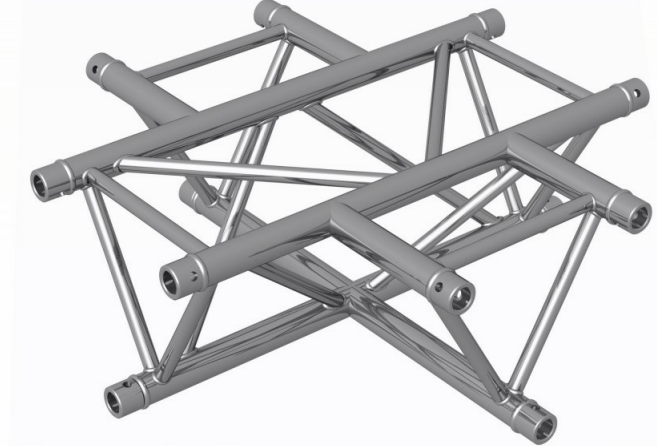

BT-TRUSS TRIO 22 -

A016

03519

DESCRIPTION

ALU TRUSS Trio 220 4-way Cross

FEATURES

ALU TRUSS Trio 220 4-way Cross

www.briteq-lighting.com | <https://www.facebook.com/Briteq>

SPECIFICATIONS

General : Application	DJ & Club, Stage & Rental, Theatre
General : Dimensions (cm)	22 x 22 x 22 cm
General : Weight (kg)	3.3
General : Color	aluminium
Stand & Truss : transport footprint	No
Stand & Truss : transport height (cm)	No
Stand & Truss : tube diameter	35 mm
Stand & Truss : truss type	trio
Stand & Truss : Compatible	No
EANCode	5420025635196
Discontinued	No