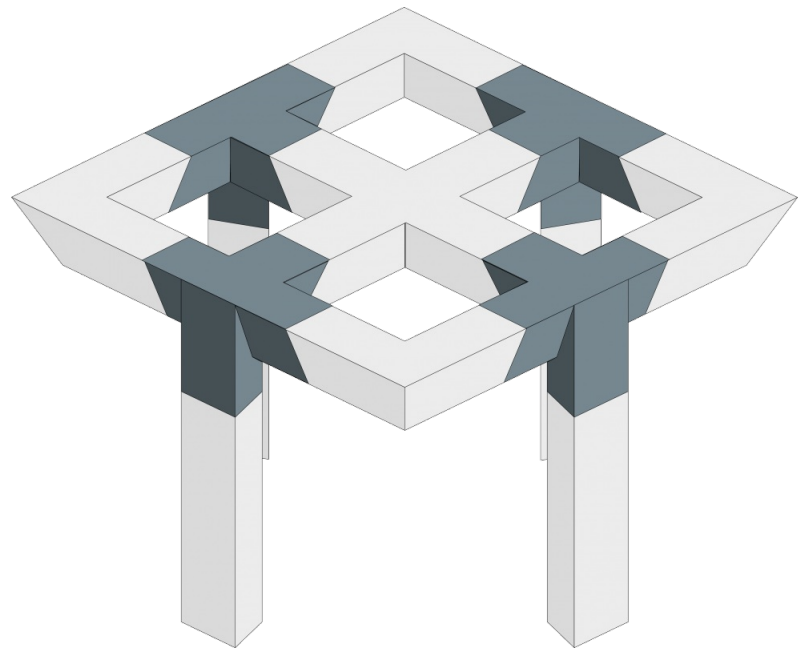

BT-TRUSS TRIO 220 -

A020

03520

DESCRIPTION

ALU TRUSS Trio 220 4-way T-piece + leg down

FEATURES

ALU TRUSS Trio 220 4-way T-piece + leg down

www.briteq-lighting.com | <https://www.facebook.com/Briteq>

SPECIFICATIONS

General : Application	DJ & Club, Stage & Rental, Theatre
General : Dimensions (cm)	22 x 22 x 22 cm
General : Weight (kg)	3.3
General : Color	aluminium
Stand & Truss : transport footprint	No
Stand & Truss : transport height (cm)	No
Stand & Truss : tube diameter	35 mm
Stand & Truss : truss type	trio
Stand & Truss : Compatible	No
EANCode	5420025635202
Discontinued	No