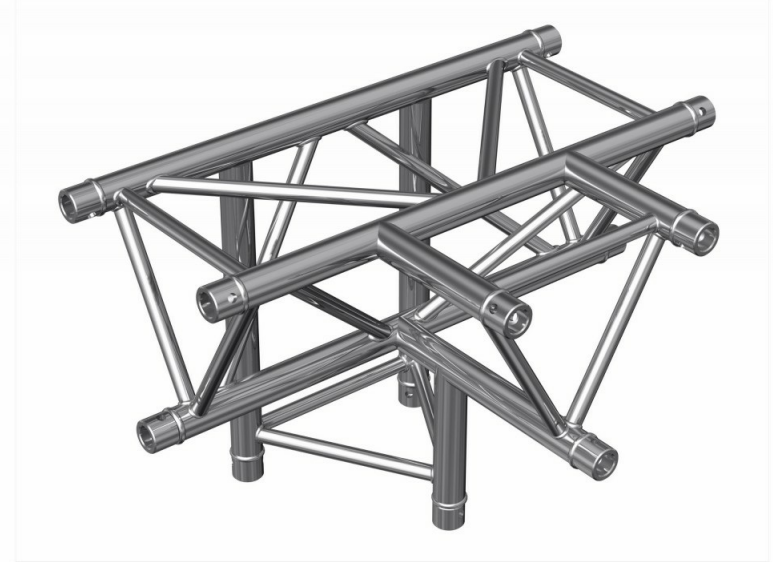

BT-TRUSS TRIO 220 -

A020

03520

DESCRIPTION

ALU TRUSS Trio 220 4-way T-piece + leg down

FEATURES

ALU TRUSS Trio 220 4-way T-piece + leg down

www.briteq-lighting.com | <https://www.facebook.com/Briteq>

SPECIFICATIONS

General : Application	DJ & Club, Stage & Rental, Theatre
General : Dimensions (cm)	22 x 22 x 22 cm
General : Weight (kg)	3.3
General : Color	aluminium
Stand & Truss : transport footprint	No
Stand & Truss : transport height (cm)	No
Stand & Truss : tube diameter	35 mm
Stand & Truss : truss type	trio
Stand & Truss : Compatible	No
EANCode	5420025635202
Discontinued	No