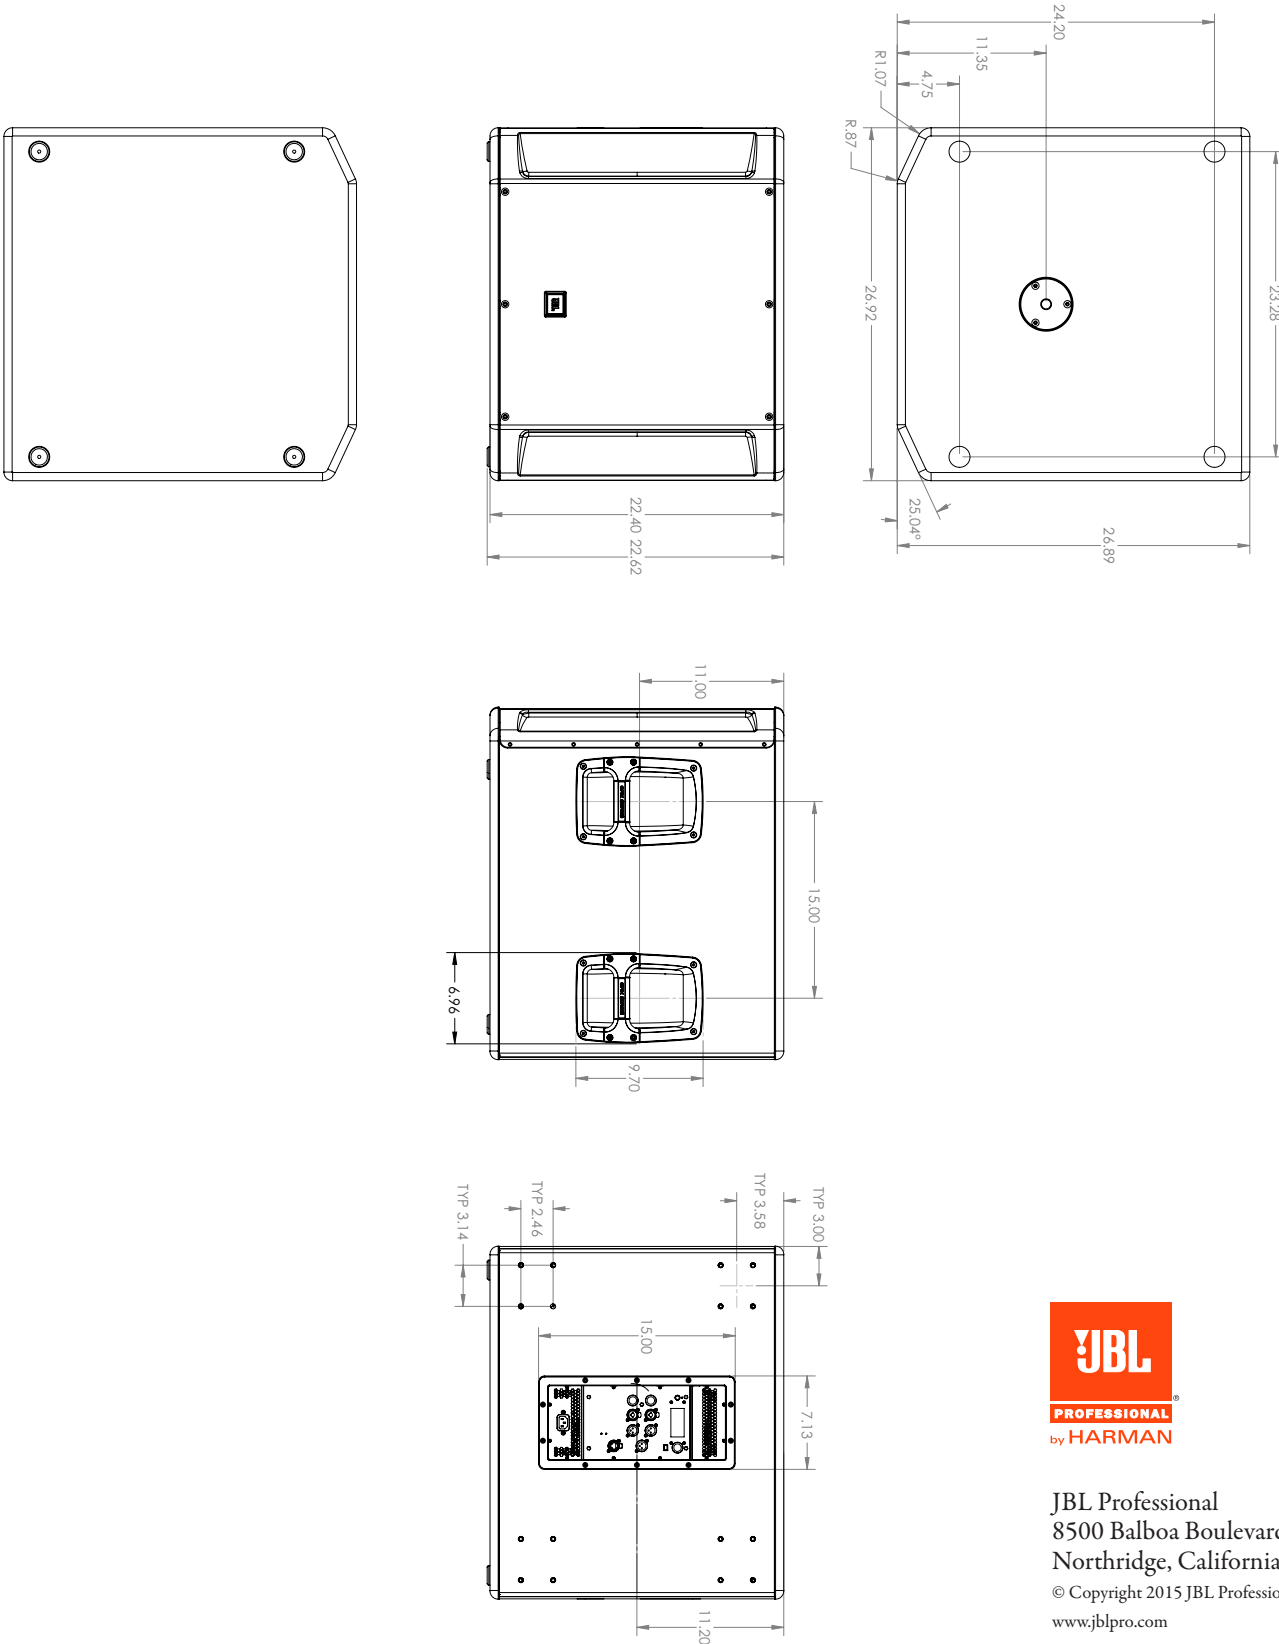

Specifications:

System:	
System Type:	Self powered 18", subwoofer system
Maximum SPL Output:	135 dB
Frequency Range (-10 dB):	29Hz - 150Hz
Frequency Response (-3 dB):	35Hz - 120Hz
Amplifier:	
System Power Rating:	1000W Peak, 750W Continuous
Input Impedance:	40k balanced, 20k unbalanced
Line Input Gain:	21 dB
Maximum Input Level:	
Line:	20dBu
Connectors:	Neutrik ¼ - XLR input; Neutrik XLR Output
LED Indicators:	Power LED (Green), Network Link (Green, Network Data (Yellow)
Cooling:	
On-Demand variable speed fan	
AC Power Input:	100V - 240V~ 50/60 Hz
AC Power Consumption (120V~):	2.2A (1/8th Power), 5.6A (1/3rd Power)
Speaker:	
LF Driver:	2279F
Crossover Frequency:	80Hz
Enclosure:	
Material:	18mm plywood
Suspension/Mounting:	M20 Threaded Pole Mount
Handles:	4
Finish:	Obsidian Duraflex™ finish
Grille:	Powder coated, Obsidian, 14-gauge perforated steel with acoustically transparent black cloth backing
Dimensions (L x W x H):	26.89" x 26.92" x 22.62" (683mm x 684mm x 575mm)
Weight:	87.0 lbs (39.5 kg)
Shipping Weight:	103 lbs (46.8 kg)

Block Diagram:

▶ SRX818SP 18" Self-Powered Subwoofer System

Dimensions:

JBL Professional
 8500 Balboa Boulevard, P.O. Box 2200
 Northridge, California 91329 U.S.A.
 © Copyright 2015 JBL Professional
www.jblpro.com