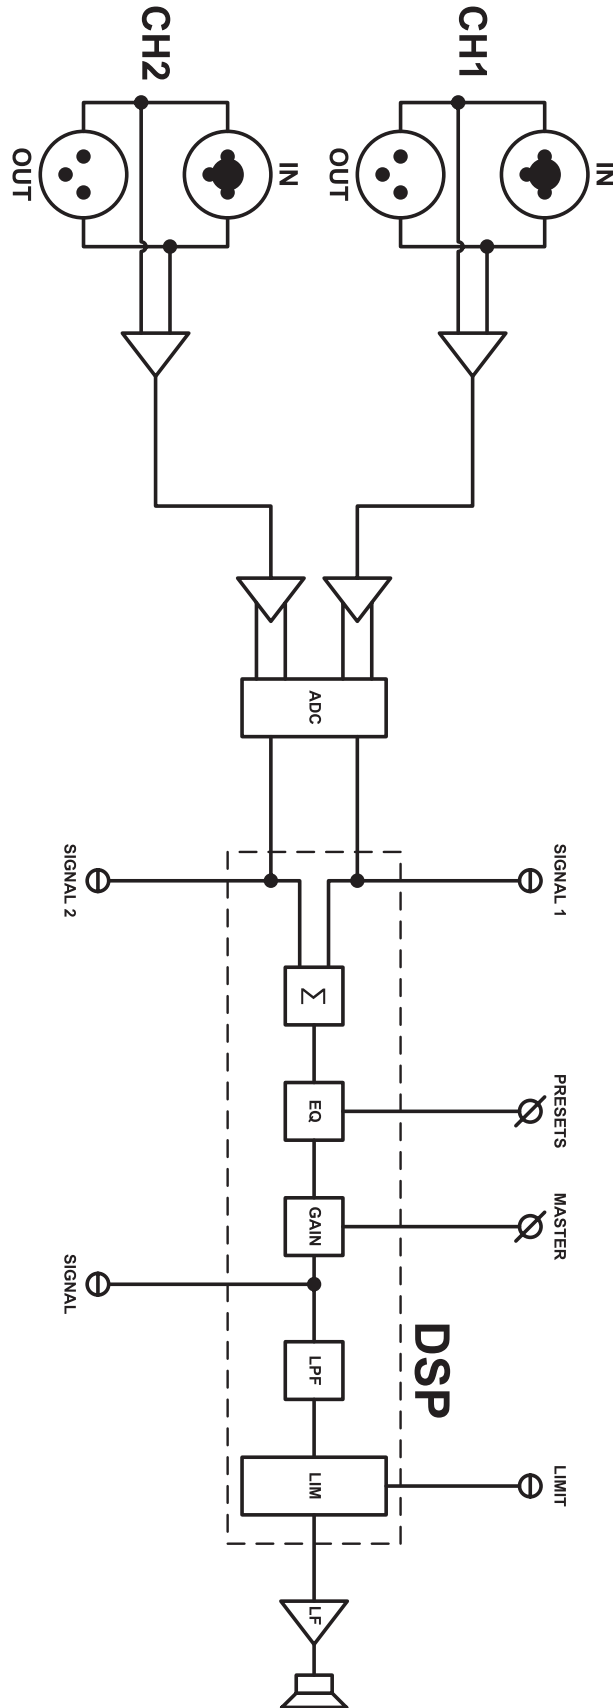

► SRX818SP 18" Self-Powered Subwoofer System

Block Diagram: