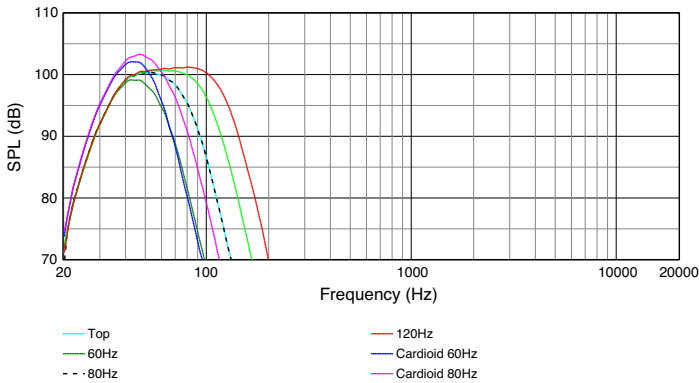

SRX818SP 18" Self-Powered Subwoofer System

Frequency Response (JBL Presets)

Subwoofer Presets

		SRX 812/815	SRX 835	Generic Top Box 60Hz Sub Crossover	Generic Top Box 80Hz Sub Crossover	Generic Top Box 100Hz Sub Crossover	Generic Top Box 120Hz Sub Crossover
SRX 818	Normal	SRX Top / SRX Sub	SRX Top / SRX Sub	60Hz / 60Hz HiPass	80Hz / 80Hz HiPass	100Hz / 100Hz HiPass	120Hz / 120Hz HiPass
	Cardioid 80Hz	Cardioid 80Hz* / SRX Sub	Cardioid 80Hz* / SRX Sub		80Hz HiPass / Cardioid 80Hz*		
	Cardioid 60Hz		60Hz Sub / Cardioid 60Hz*	60Hz HiPass / Cardioid 60Hz*			
SRX 828	Normal	SRX Top / SRX Sub	SRX Top / SRX Sub	60Hz / 60Hz HiPass	80Hz / 80Hz HiPass	100Hz / 100Hz HiPass	120Hz / 120Hz HiPass
	Cardioid 80Hz	Cardioid 80Hz* / SRX Sub	Cardioid 80Hz* / SRX Sub		80Hz HiPass / Cardioid 80Hz*		
	Cardioid 60Hz		60Hz Sub / Cardioid 60Hz*	60Hz HiPass / Cardioid 60Hz*			
Generic Subs	60Hz		60Hz Sub / 60Hz LoPass				
	80Hz	80Hz LoPass / 80Hz Sub	80Hz LoPass / 80Hz Sub				
	100Hz	100Hz LoPass / 100Hz Sub	100Hz LoPass / 100Hz Sub				
	120Hz	120Hz LoPass / 120Hz Sub	120Hz LoPass / 120Hz Sub				

*The Cardioid Preset is always selected only on the rear-facing box. The two front facing boxes should be set to your selected crossover frequency, eg. 60Hz or 80Hz.