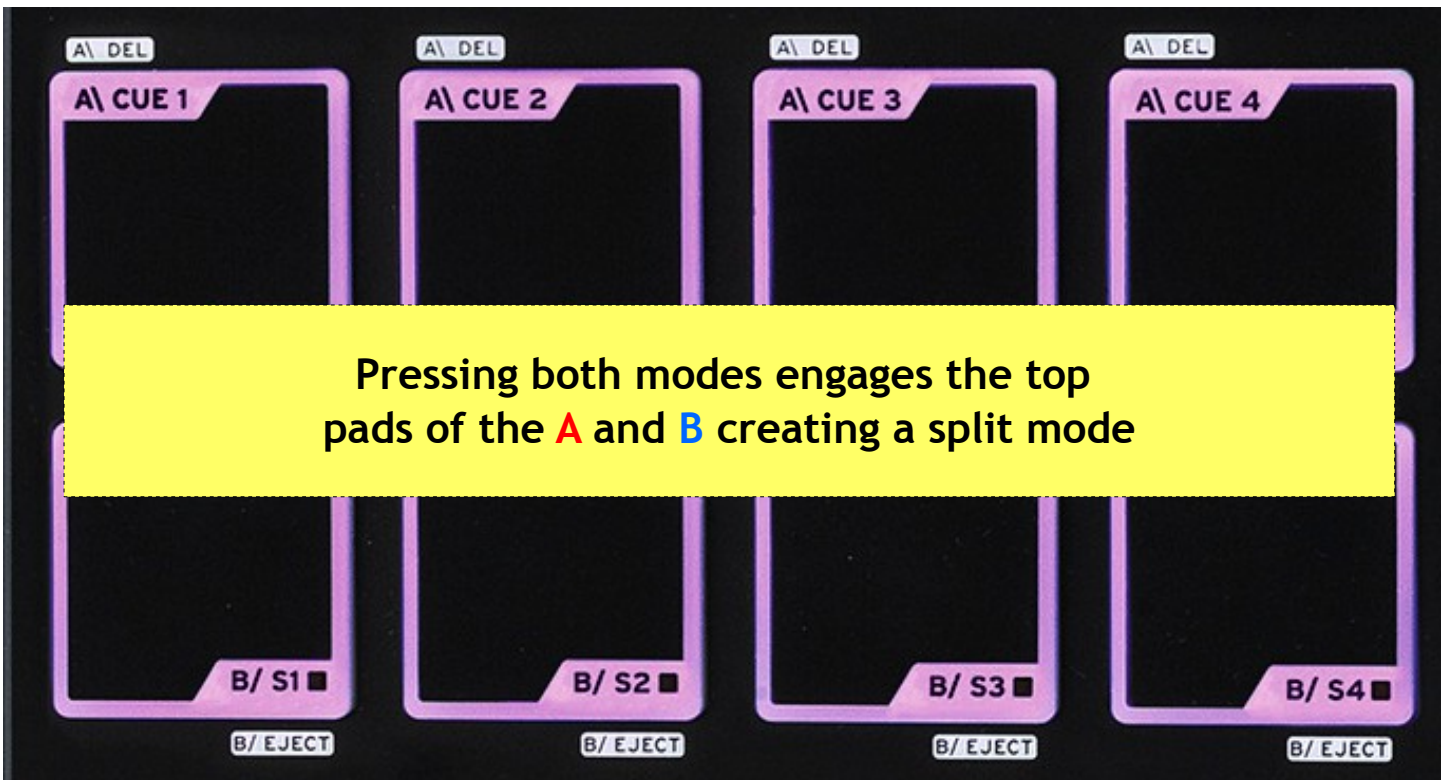

Reloop Beatmix 4 & Beatmix 2 - Midi map

Pads - 2 modes

Mode

Mode 

Shift + Mode 

Shift + Mode 

Mode   (engage modes simultaneously)

Deck A / C

(functions combined with 'shift' are highlighted in **this** colour)

Deck B / D

(functions combined with 'shift' are highlighted in **this** colour)

Mixer