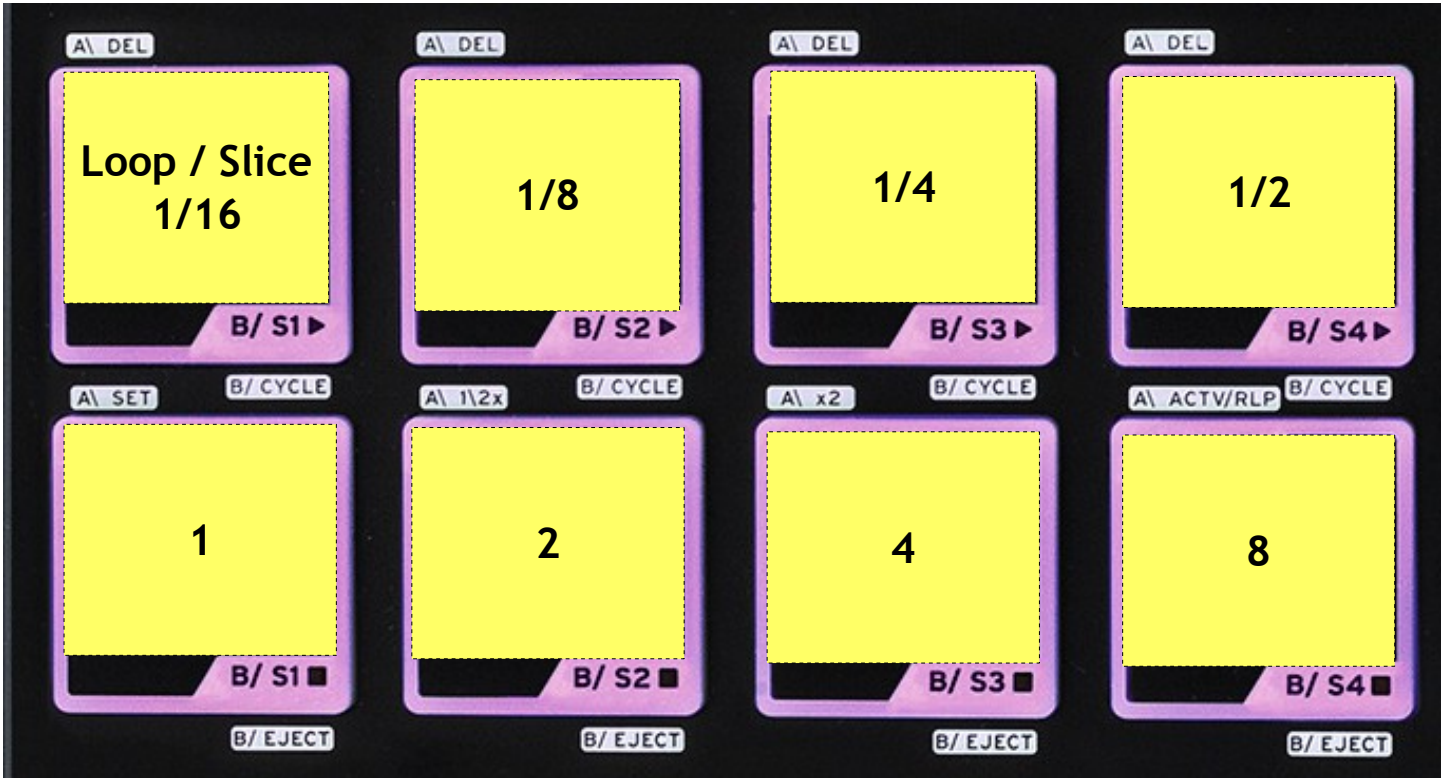

Reloop Beatmix 4 & Beatmix 2 - Midi map

Pads - 2 modes

Mode

Mode 

Shift + Mode 

Shift + Mode 

Mode   (engage modes simultaneously)

Deck A / C

(functions combined with 'shift' are highlighted in **this** colour)

Deck B / D

(functions combined with 'shift' are highlighted in **this** colour)

Mixer