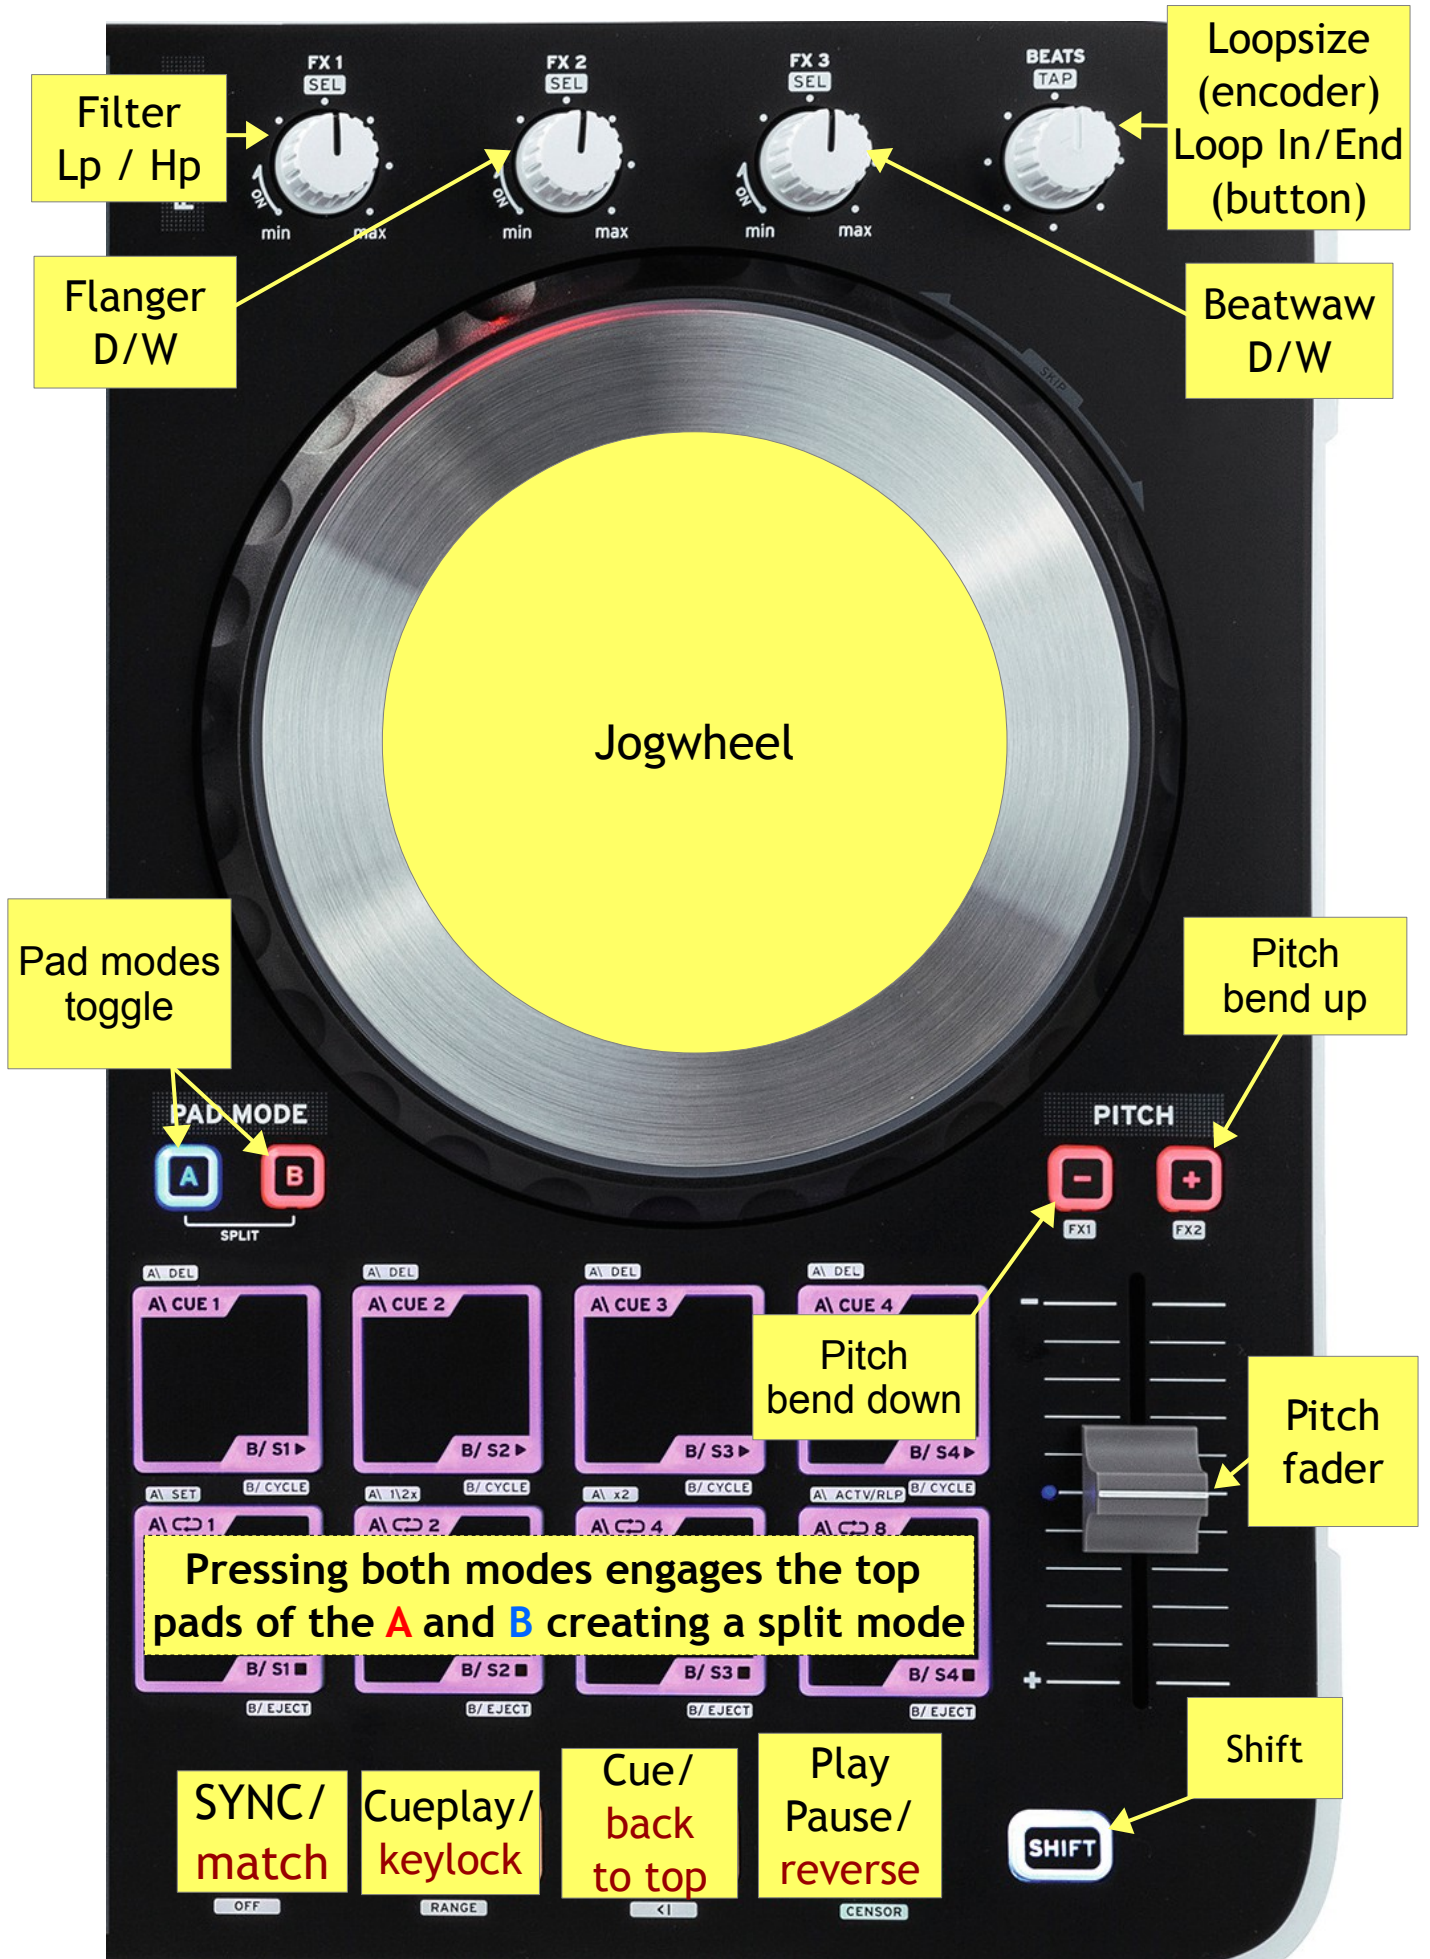

Reloop Beatmix 4 & Beatmix 2 - Midi map

Pads - 2 modes

Mode

Mode 

Shift + Mode 

Shift + Mode 

Mode   (engage modes simultaneously)

Deck A / C

(functions combined with 'shift' are highlighted in **this** colour)

Deck B / D

(functions combined with 'shift' are highlighted in **this** colour)

Mixer