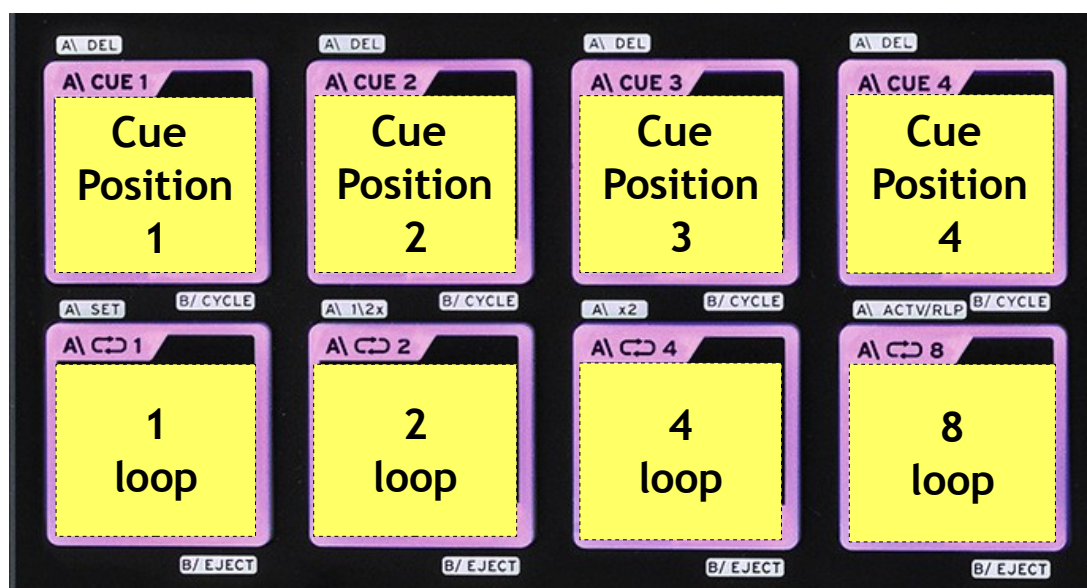

Reloop Beatmix 4 & Beatmix 2 - Midi map

Pads - 2 modes

Mode

Mode 

Shift + Mode 

Shift + Mode 

Mode   (engage modes simultaneously)

Deck A / C

(functions combined with 'shift' are highlighted in **this** colour)

Deck B / D

(functions combined with 'shift' are highlighted in **this** colour)

Mixer