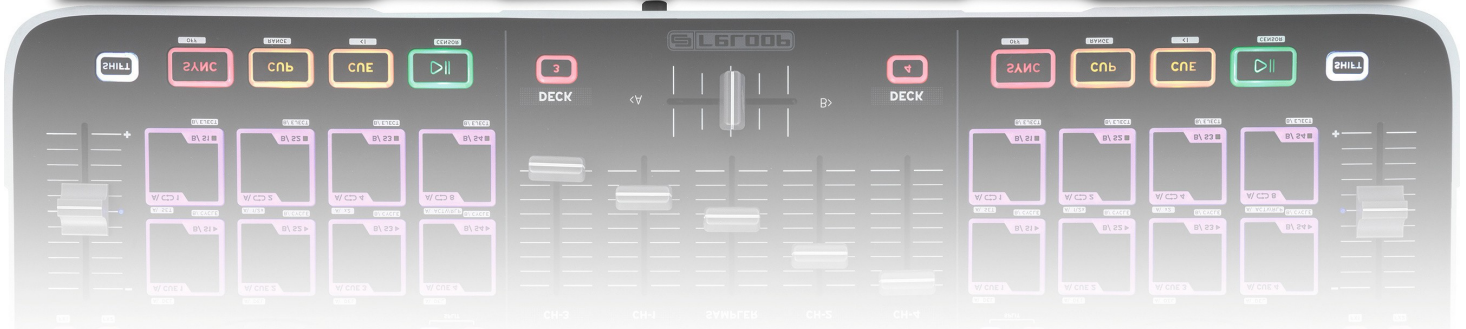

Reloop Beatmix 4 & Beatmix 2 - Midi map

Pads - 2 modes

Mode

Mode 

Shift + Mode 

Shift + Mode 

Mode   (engage modes simultaneously)

Deck A / C

(functions combined with 'shift' are highlighted in **this** colour)

Deck B / D

(functions combined with 'shift' are highlighted in **this** colour)

Mixer