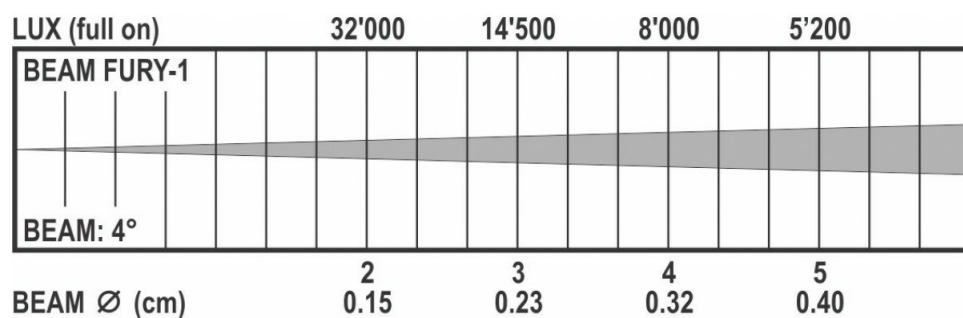

BEAM FURY-1

04394

DESCRIPTION

The combination of a 60W RGBW led and a very efficient collimator optic 4° lens results in an extremely powerful single beam projector. Thanks to its endless possibilities you can create astonishing light shows!

SPECIFICATIONS

General : Application	DJ & Club, Stage & Rental
General : Dimensions (cm)	23,56 x 30,45 x 18,56 cm
General : Weight (kg)	6
General : Powerinput	AC 100 - 240V, 50/60Hz
General : Energy Label	No
General : Power consumption W	80
General : Color	black
General : Display	LCD
General : Fixation	included omega bracket
General : IP rating	indoor
Control : manual	No
Control : Master/Slave	No
Control : DMX M/S	No
Control : Standalone	no
Control : Type included remote	No
Control : optional remote	No
Control : programmable	No
Control : upgradable software	No
Control : maximum DMX channels	14
Light : lamp socket	none
Light : Lux	5200 lux @ 5m
Light : lumen	490
Light : lamp	LED
Light : min. color temperature (K)	No
Light : max. color temperature (K)	No
Light : CRI	No
Light : colors	other
Light : mix colors	Yes
Light : fixed gobos	No
Light : rotating gobos	No
Light : focus	None
Light : zoom	Manual
Light : iris	No
Light : prism (# factes + rotating y/n)	No
Light : frost filter	Yes
Light : min. beam angle (°)	4
Light : max. beam angle (°)	45
Connections : input	No
Connections : output	No
Connections : XLR 3 pin	Yes
Connections : XLR 5 pin	Yes
Connections : Power Conn.	Yes
Connections : midi	No
Connections : usb	No
Connections : wifi	no
Connections : bluetooth	No
Connections : artnet	No
Connections : rdm	Yes
EANCode	5420025643948
Discontinued	No