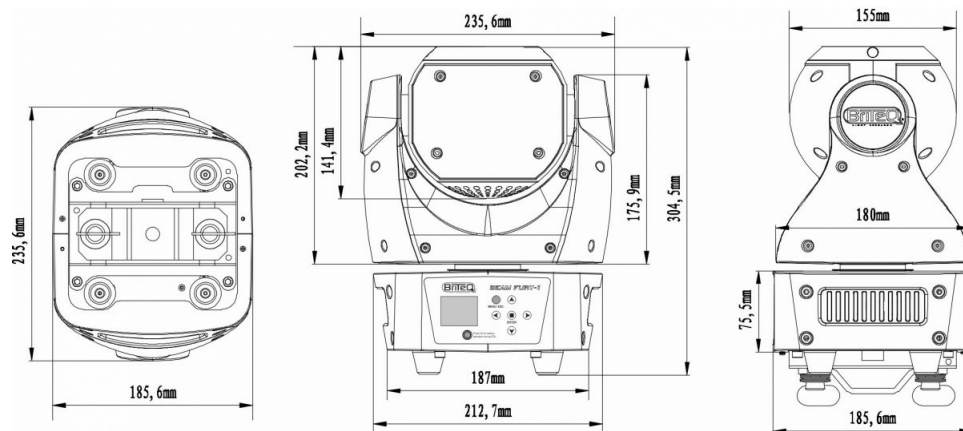

BEAM FURY-1

04394

DESCRIPTION

The combination of a 60W RGBW led and a very efficient collimator optic 4° lens results in an extremely powerful single beam projector. Thanks to its endless possibilities you can create astonishing light shows!

SPECIFICATIONS

General : Application	DJ & Club, Stage & Rental
General : Dimensions (cm)	23,56 x 30,45 x 18,56 cm
General : Weight (kg)	6
General : Powerinput	AC 100 - 240V, 50/60Hz
General : Energy Label	No
General : Power consumption W	80
General : Color	black
General : Display	LCD
General : Fixation	included omega bracket
General : IP rating	indoor
Control : manual	No
Control : Master/Slave	No
Control : DMX M/S	No
Control : Standalone	no
Control : Type included remote	No
Control : optional remote	No
Control : programmable	No
Control : upgradable software	No
Control : maximum DMX channels	14
Light : lamp socket	none
Light : Lux	5200 lux @ 5m
Light : lumen	490
Light : lamp	LED
Light : min. color temperature (K)	No
Light : max. color temperature (K)	No
Light : CRI	No
Light : colors	other
Light : mix colors	Yes
Light : fixed gobos	No
Light : rotating gobos	No
Light : focus	None
Light : zoom	Manual
Light : iris	No
Light : prism (# factes + rotating y/n)	No
Light : frost filter	Yes
Light : min. beam angle (°)	4
Light : max. beam angle (°)	45
Connections : input	No
Connections : output	No
Connections : XLR 3 pin	Yes
Connections : XLR 5 pin	Yes
Connections : Power Conn.	Yes
Connections : midi	No
Connections : usb	No
Connections : wifi	no
Connections : bluetooth	No
Connections : artnet	No
Connections : rdm	Yes
EANCode	5420025643948
Discontinued	No