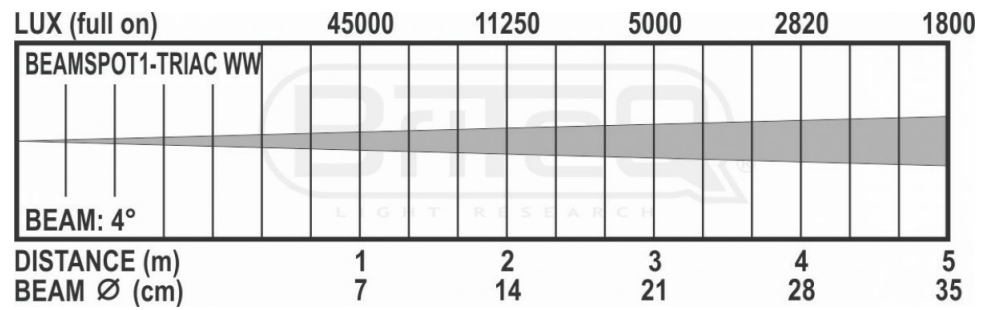

SPECIFICATIONS

General : Application	Commercial lighting, DJ & Club, Stage & Rental
General : Dimensions (cm)	17,2 x 15,6 x 12,5 cm
General : Weight (kg)	1.23
General : Powerinput	AC 100 - 240V, 50/60Hz
General : Energy Label	No
General : Power consumption W	15
General : Color	black
General : Display	none
General : Fixation	M10
General : IP rating	indoor
Control : manual	Yes
Control : Master/Slave	No
Control : DMX M/S	No
Control : Standalone	fixed
Control : Type included remote	-
Control : optional remote	-
Control : programmable	No
Control : upgradable software	No
Control : maximum DMX channels	0
Light : lamp socket	none
Light : Lux	1800 lux at 5 m (angle 4°)
Light : lumen	230
Light : lamp	LED
Light : min. color temperature (K)	3200
Light : max. color temperature (K)	3200
Light : CRI	90
Light : colors	Warm white
Light : mix colors	No
Light : fixed gobos	0
Light : rotating gobos	0
Light : focus	None
Light : zoom	Manual
Light : iris	No
Light : prism (# facets + rotating y/n)	-
Light : min. beam angle (°)	4
Light : max. beam angle (°)	45
Connections : input	-
Connections : output	-
Connections : XLR 3 pin	No
Connections : XLR 5 pin	No
Connections : Power Conn.	No
Connections : midi	No
Connections : usb	No
Connections : wifi	no
Connections : bluetooth	No
Connections : artnet	No
Connections : rdm	No
Brand	BRITEQ
EANCode	5420025649544
Discontinued	No