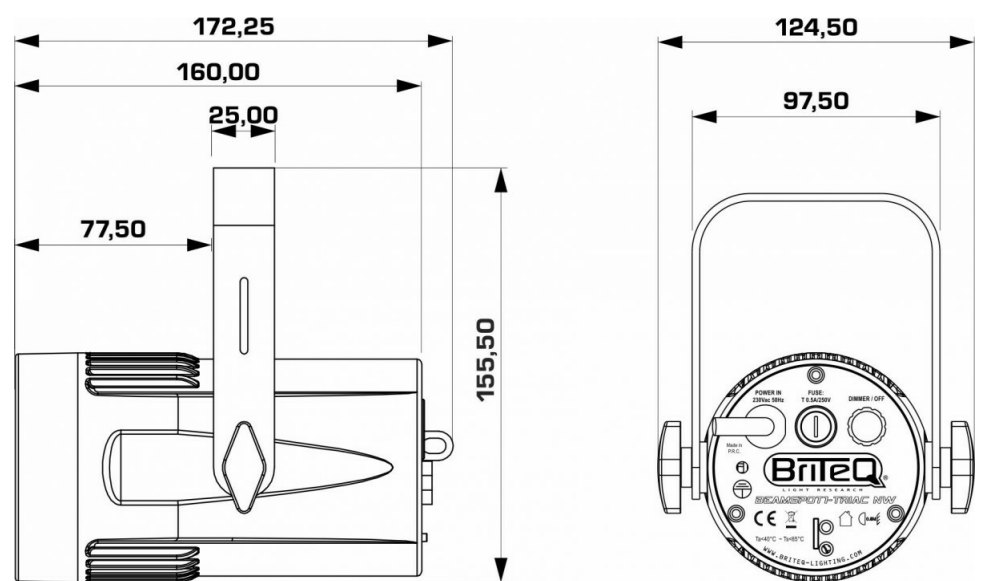

SPECIFICATIONS

General : Application	Commercial lighting, DJ & Club, Stage & Rental
General : Dimensions (cm)	17,2 x 15,6 x 12,5 cm
General : Weight (kg)	1.23
General : Powerinput	AC 100 - 240V, 50/60Hz
General : Energy Label	No
General : Power consumption W	15
General : Color	black
General : Display	none
General : Fixation	M10
General : IP rating	indoor
Control : manual	Yes
Control : Master/Slave	No
Control : DMX M/S	No
Control : Standalone	fixed
Control : Type included remote	-
Control : optional remote	-
Control : programmable	No
Control : upgradable software	No
Control : maximum DMX channels	0
Light : lamp socket	none
Light : Lux	1800 lux at 5 m (angle 4°)
Light : lumen	230
Light : lamp	LED
Light : min. color temperature (K)	3200
Light : max. color temperature (K)	3200
Light : CRI	90
Light : colors	Warm white
Light : mix colors	No
Light : fixed gobos	0
Light : rotating gobos	0
Light : focus	None
Light : zoom	Manual
Light : iris	No
Light : prism (# facets + rotating y/n)	-
Light : min. beam angle (°)	4
Light : max. beam angle (°)	45
Connections : input	-
Connections : output	-
Connections : XLR 3 pin	No
Connections : XLR 5 pin	No
Connections : Power Conn.	No
Connections : midi	No
Connections : usb	No
Connections : wifi	no
Connections : bluetooth	No
Connections : artnet	No
Connections : rdm	No
Brand	BRITEQ
EANCode	5420025649544
Discontinued	No