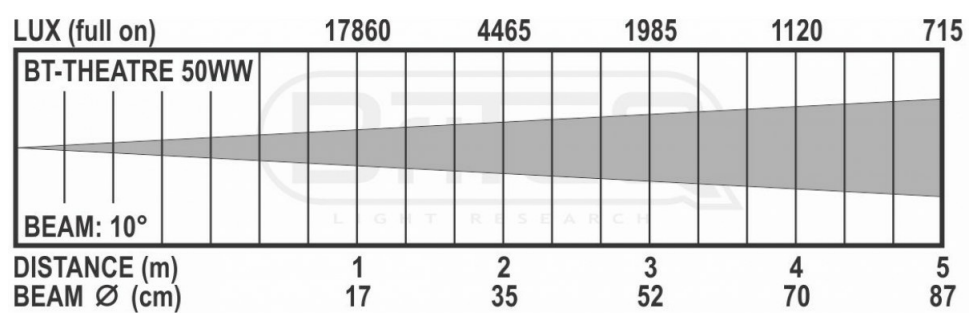

SPECIFICATIONS

General : Application	Architectural, Commercial lighting, Theatre
General : Dimensions (cm)	24,1 x 25,1 x 19,5 cm
General : Weight (kg)	3.63
General : Powerinput	AC 100 - 240V, 50/60Hz
General : Energy Label	No
General : Power consumption W	50
General : Color	white
General : Display	LCD
General : Fixation	optional standard clamp
General : IP rating	indoor
Control : manual	Yes
Control : Master/Slave	Yes
Control : DMX M/S	No
Control : Standalone	fixed
Control : Type included remote	-
Control : optional remote	-
Control : programmable	No
Control : upgradable software	Yes
Control : maximum DMX channels	3
Light : lamp socket	none
Light : Lux	330 lux at 5m and 10°, 77 lux at 5m and 40°
Light : lumen	-
Light : lamp	COB
Light : min. color temperature (K)	3200
Light : max. color temperature (K)	3200
Light : CRI	92
Light : colors	Warm white
Light : mix colors	No
Light : fixed gobos	-
Light : rotating gobos	-
Light : focus	None
Light : zoom	Manual
Light : iris	No
Light : prism (# facets + rotating y/n)	-
Light : frost filter	No
Light : min. beam angle (°)	10
Light : max. beam angle (°)	50
Connections : input	3 pin XLR, rdm
Connections : output	3 pin XLR
Connections : XLR 3 pin	Yes
Connections : XLR 5 pin	No
Connections : Power Conn.	No
Connections : midi	No
Connections : usb	No
Connections : wifi	no
Connections : bluetooth	No
Connections : artnet	No
Connections : rdm	Yes
Brand	BRITEQ
EANCode	5420025660143
Discontinued	No