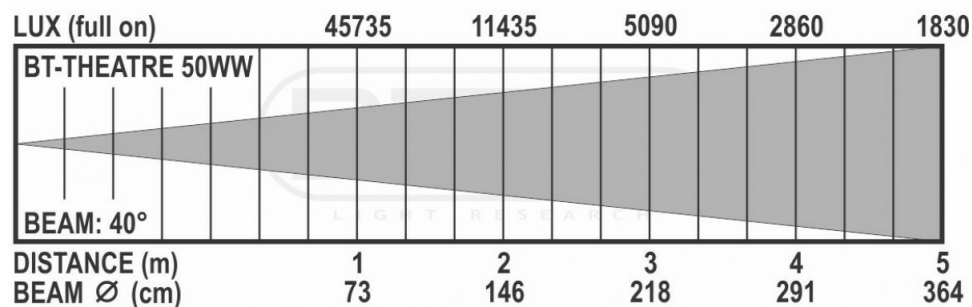

SPECIFICATIONS

General : Application	Architectural, Commercial lighting, Theatre
General : Dimensions (cm)	24,1 x 25,1 x 19,5 cm
General : Weight (kg)	3.63
General : Powerinput	AC 100 - 240V, 50/60Hz
General : Energy Label	No
General : Power consumption W	50
General : Color	white
General : Display	LCD
General : Fixation	optional standard clamp
General : IP rating	indoor
Control : manual	Yes
Control : Master/Slave	Yes
Control : DMX M/S	No
Control : Standalone	fixed
Control : Type included remote	-
Control : optional remote	-
Control : programmable	No
Control : upgradable software	Yes
Control : maximum DMX channels	3
Light : lamp socket	none
Light : Lux	330 lux at 5m and 10°, 77 lux at 5m and 40°
Light : lumen	-
Light : lamp	COB
Light : min. color temperature (K)	3200
Light : max. color temperature (K)	3200
Light : CRI	92
Light : colors	Warm white
Light : mix colors	No
Light : fixed gobos	-
Light : rotating gobos	-
Light : focus	None
Light : zoom	Manual
Light : iris	No
Light : prism (# facets + rotating y/n)	-
Light : frost filter	No
Light : min. beam angle (°)	10
Light : max. beam angle (°)	50
Connections : input	3 pin XLR, rdm
Connections : output	3 pin XLR
Connections : XLR 3 pin	Yes
Connections : XLR 5 pin	No
Connections : Power Conn.	No
Connections : midi	No
Connections : usb	No
Connections : wifi	no
Connections : bluetooth	No
Connections : artnet	No
Connections : rdm	Yes
Brand	BRITEQ
EANCode	5420025660143
Discontinued	No