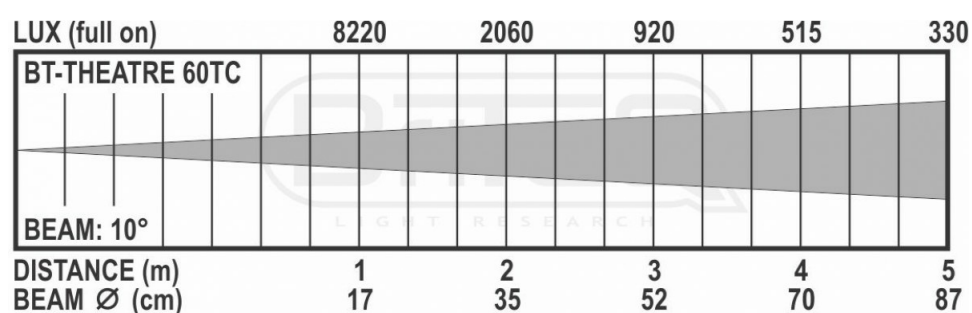

SPECIFICATIONS

General : Application	Architectural, Commercial lighting, Theatre
General : Dimensions (cm)	24,1 x 25,1 x 19,5 cm
General : Weight (kg)	3.63
General : Powerinput	AC 100 - 240V, 50/60Hz
General : Energy Label	No
General : Power consumption W	62
General : Color	black
General : Display	LCD
General : Fixation	optional standard clamp
General : IP rating	indoor
Control : manual	Yes
Control : Master/Slave	Yes
Control : DMX M/S	No
Control : Standalone	automatic, sound, fixed
Control : Type included remote	-
Control : optional remote	-
Control : programmable	No
Control : upgradable software	Yes
Control : maximum DMX channels	7
Light : lamp socket	none
Light : Lux	330 lux at 5m and 10°, 77 lux at 5m and 40°
Light : lumen	-
Light : lamp	COB
Light : min. color temperature (K)	-
Light : max. color temperature (K)	-
Light : CRI	-
Light : colors	RGBW
Light : mix colors	Yes
Light : fixed gobos	-
Light : rotating gobos	-
Light : focus	None
Light : zoom	Manual
Light : iris	No
Light : prism (# facets + rotating y/n)	-
Light : frost filter	No
Light : min. beam angle (°)	10
Light : max. beam angle (°)	50
Connections : input	3 pin XLR, rdm
Connections : output	3 pin XLR
Connections : XLR 3 pin	Yes
Connections : XLR 5 pin	No
Connections : Power Conn.	No
Connections : midi	No
Connections : usb	No
Connections : wifi	no
Connections : bluetooth	No
Connections : artnet	No
Connections : rdm	Yes
Brand	BRITEQ
EANCode	5420025660150
Discontinued	No