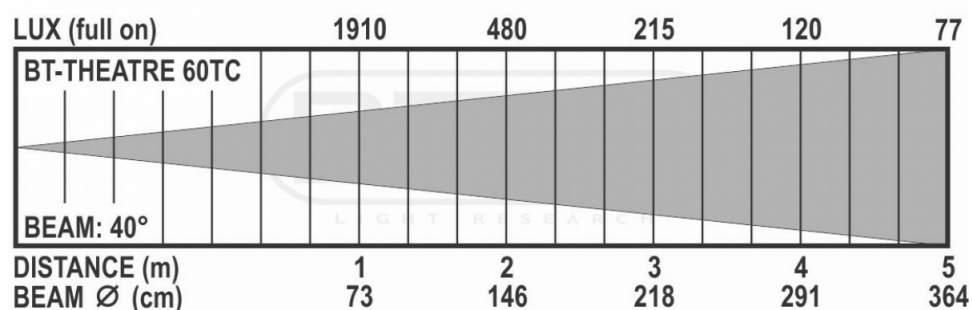

SPECIFICATIONS

General : Application	Architectural, Commercial lighting, Theatre
General : Dimensions (cm)	24,1 x 25,1 x 19,5 cm
General : Weight (kg)	3.63
General : Powerinput	AC 100 - 240V, 50/60Hz
General : Energy Label	No
General : Power consumption W	62
General : Color	black
General : Display	LCD
General : Fixation	optional standard clamp
General : IP rating	indoor
Control : manual	Yes
Control : Master/Slave	Yes
Control : DMX M/S	No
Control : Standalone	automatic, sound, fixed
Control : Type included remote	-
Control : optional remote	-
Control : programmable	No
Control : upgradable software	Yes
Control : maximum DMX channels	7
Light : lamp socket	none
Light : Lux	330 lux at 5m and 10°, 77 lux at 5m and 40°
Light : lumen	-
Light : lamp	COB
Light : min. color temperature (K)	-
Light : max. color temperature (K)	-
Light : CRI	-
Light : colors	RGBW
Light : mix colors	Yes
Light : fixed gobos	-
Light : rotating gobos	-
Light : focus	None
Light : zoom	Manual
Light : iris	No
Light : prism (# facets + rotating y/n)	-
Light : frost filter	No
Light : min. beam angle (°)	10
Light : max. beam angle (°)	50
Connections : input	3 pin XLR, rdm
Connections : output	3 pin XLR
Connections : XLR 3 pin	Yes
Connections : XLR 5 pin	No
Connections : Power Conn.	No
Connections : midi	No
Connections : usb	No
Connections : wifi	no
Connections : bluetooth	No
Connections : artnet	No
Connections : rdm	Yes
Brand	BRITEQ
EANCode	5420025660150
Discontinued	No