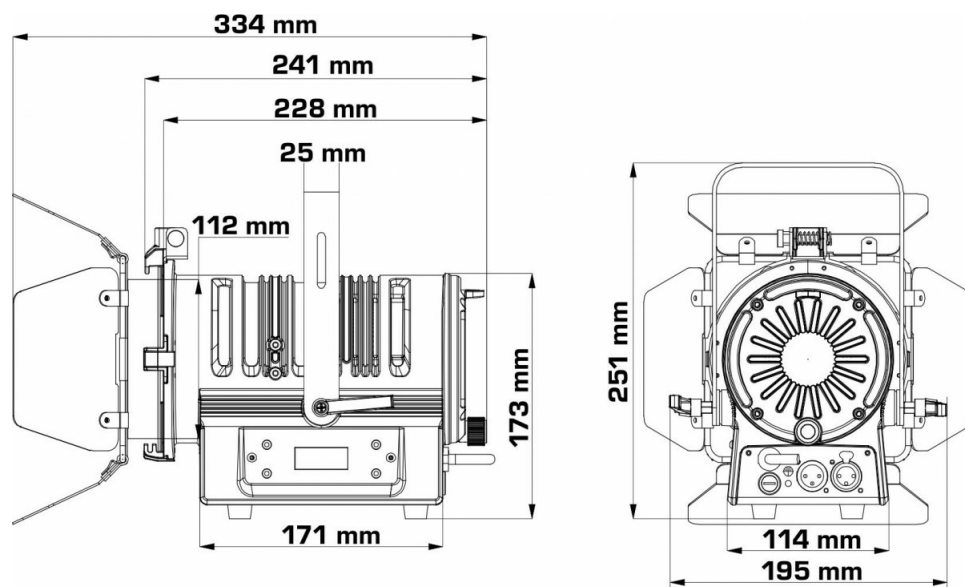

SPECIFICATIONS

General : Application	Architectural, Commercial lighting, Theatre
General : Dimensions (cm)	24,1 x 25,1 x 19,5 cm
General : Weight (kg)	3.63
General : Powerinput	AC 100 - 240V, 50/60Hz
General : Energy Label	No
General : Power consumption W	62
General : Color	black
General : Display	LCD
General : Fixation	optional standard clamp
General : IP rating	indoor
Control : manual	Yes
Control : Master/Slave	Yes
Control : DMX M/S	No
Control : Standalone	automatic, sound, fixed
Control : Type included remote	-
Control : optional remote	-
Control : programmable	No
Control : upgradable software	Yes
Control : maximum DMX channels	7
Light : lamp socket	none
Light : Lux	330 lux at 5m and 10°, 77 lux at 5m and 40°
Light : lumen	-
Light : lamp	COB
Light : min. color temperature (K)	-
Light : max. color temperature (K)	-
Light : CRI	-
Light : colors	RGBW
Light : mix colors	Yes
Light : fixed gobos	-
Light : rotating gobos	-
Light : focus	None
Light : zoom	Manual
Light : iris	No
Light : prism (# facets + rotating y/n)	-
Light : frost filter	No
Light : min. beam angle (°)	10
Light : max. beam angle (°)	50
Connections : input	3 pin XLR, rdm
Connections : output	3 pin XLR
Connections : XLR 3 pin	Yes
Connections : XLR 5 pin	No
Connections : Power Conn.	No
Connections : midi	No
Connections : usb	No
Connections : wifi	no
Connections : bluetooth	No
Connections : artnet	No
Connections : rdm	Yes
Brand	BRITEQ
EANCode	5420025660150
Discontinued	No