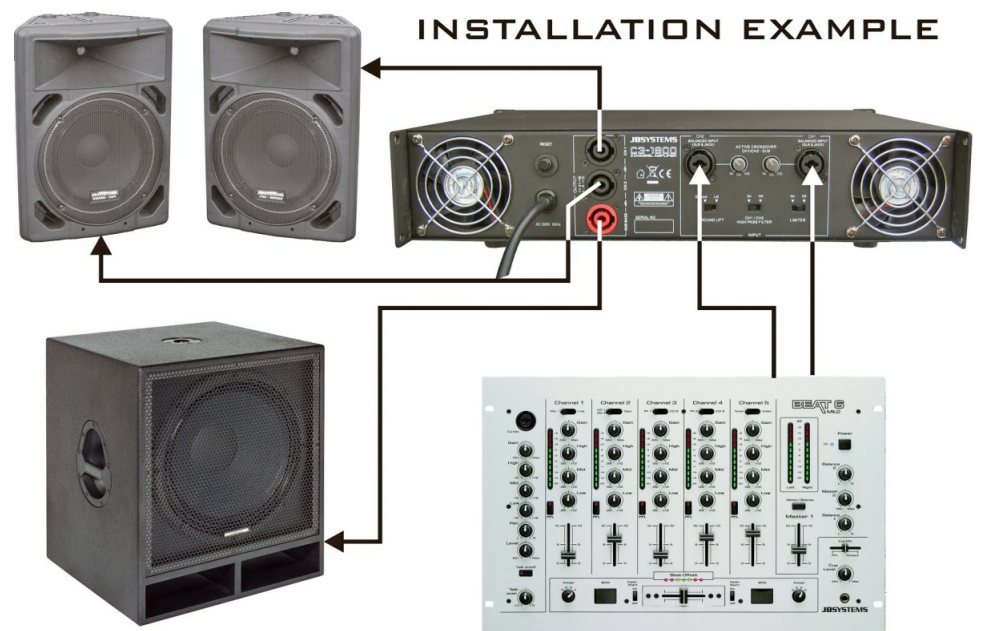

SPECIFICATIONS

General : Application	DJ & Club, Stage & Rental
General : Dimensions (cm)	48.3 x 47.3 x 8.8 cm
General : Weight (kg)	22
General : Color	black
General : Powerinput	AC 230V, 50Hz
General : Energy Label	No
General : Power consumption W	1800
General : Display	none
General : Fixation	19" rack mountable
General : RU	2U
General : IP rating	indoor
Control : Type included remote	No
Control : optional remote	No
Audio : amplifier class	No
Audio : min. frequency (Hz)	20
Audio : max. frequency (Hz)	20000
Audio : crossover frequency range	90 Hz - 250 Hz
Audio : S/N ratio (> dB)	90
Audio : damping factor (>...)	500
Audio : max. output channels	2
Audio : Power 2 Ohm (Wrms)	No
Audio : Power 4 Ohm (Wrms)	450
Audio : Power 8 Ohm (Wrms)	300
Connections : input	3-pin XLR + JACK
Connections : output	speakon
Connections : XLR 3 pin	Yes
Connections : XLR 5 pin	No
Connections : rca	No
Connections : jack	Yes
Connections : speakon	Yes
Connections : Power Conn.	No
Connections : usb	No
Connections : wifi	No
Connections : bluetooth	No
Function : equalizer	No
Function : sound effects	No
Function : crossover	fixed
Function : bridge mode	No
Function : DSP	No
Function : limiter	Yes
EANCode	5420025602624
Discontinued	No

YOUR DEALER

www.jb-systems.eu | <https://www.facebook.com/JBS.Belgium/>

Beglec NV has the right to change products and specifications with and without notice. Major as well as minor changes can be involved. This leaflet can contain errors, therefore we advice to consult your local dealer to ensure that actual features and specifications match your requirements. Copyright © 2015 by BEGLEC NV. All rights reserved.