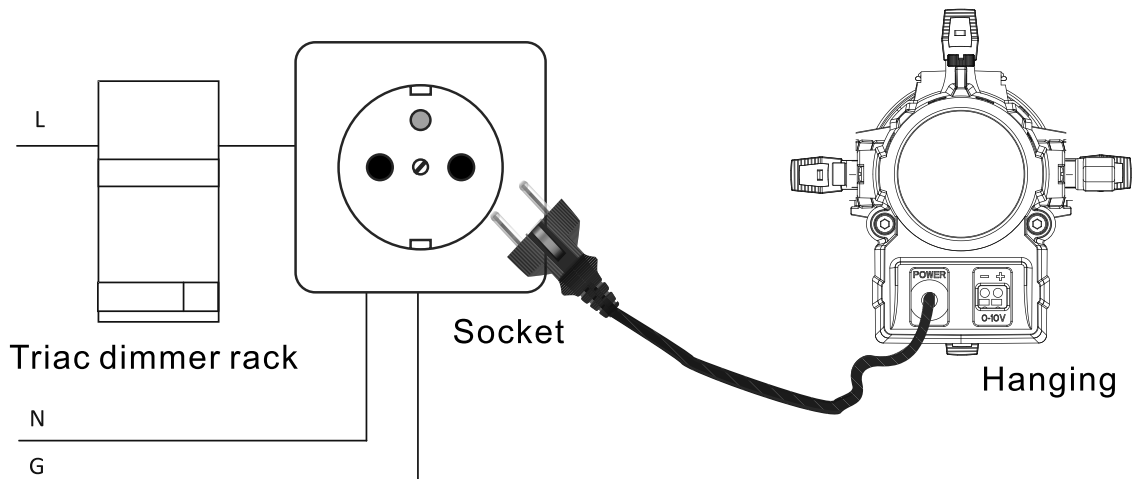

1.2 SAFETY WARNING

IMPORTANT:

- This product must be installed by a qualified professional.
- All maintenance must be carried out by a qualified electrician.
- A minimum distance of 0.5m must be maintained between the equipment and a combustible surface.
- The product must always be operated in a well ventilated area.
- DO NOT stare directly into the LED light source.
- Always disconnect the power before carrying out any maintenance.
- The earth must always be connected to the ground.
- Ensure that all parts of the equipment are kept clean and free of dust.
- A minimum distance of 0.8m must be maintained between the light and projecting surface

2 INSTALLATION

2.1 MOUNTING

HANGING

The fixture can be mounted in a hanging position using the supporting bracket. The bracket should be secured to the mounting truss or structure using a standard mounting clamp. Please note that when hanging the unit a safety cable should also be used.

UPRIGHT

The fixture can be mounted in an upright or sitting position using the supporting brackets.

The LED MODULE can be mounted at any angle and in any position. It is possible to further adjust the angle of the LED MODULE using the two adjustment knobs located on the side of the fixture.

3 Operational approach

3.1 function switch schematic diagram

3.1.1 According to the chart connection access dimmers, 0-10V dimmer rack should be hanging when using the Triac dimmer rack

3.1.2 According to the chart connection access dimmers, when using the 0-10V dimmer rack