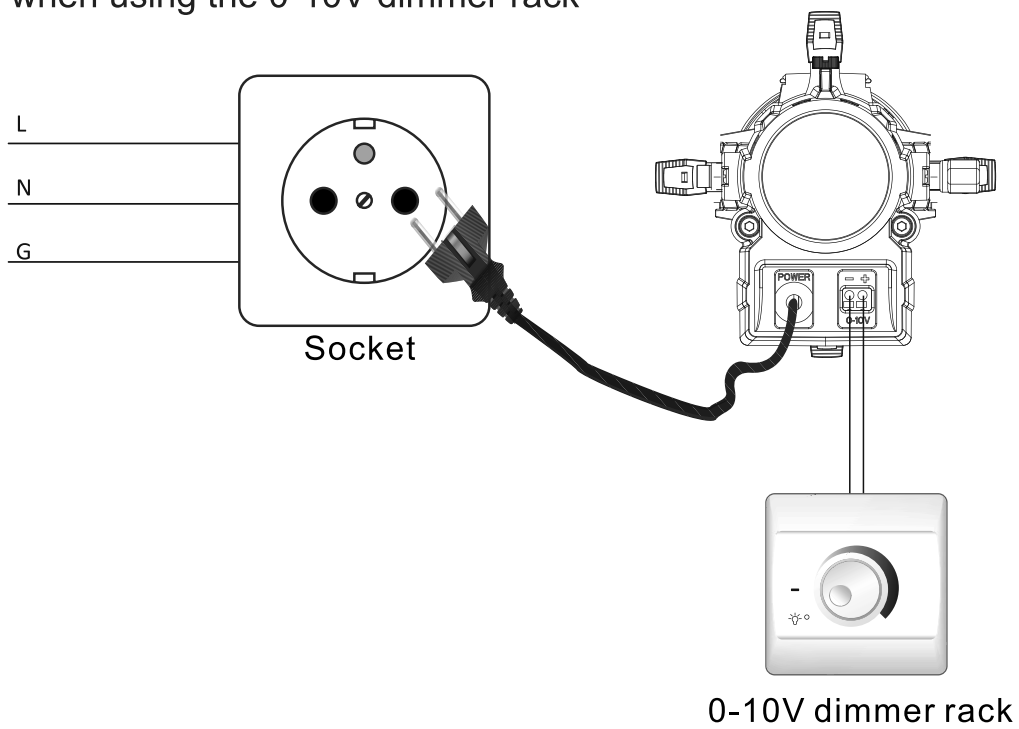

1.2 SAFETY WARNING

IMPORTANT:

- This product must be installed by a qualified professional.
- All maintenance must be carried out by a qualified electrician.
- A minimum distance of 0.5m must be maintained between the equipment and a combustible surface.
- The product must always be operated in a well ventilated area.
- DO NOT stare directly into the LED light source.
- Always disconnect the power before carrying out any maintenance.
- The earth must always be connected to the ground.
- Ensure that all parts of the equipment are kept clean and free of dust.
- A minimum distance of 0.8m must be maintained between the light and projecting surface

2 INSTALLATION

2.1 MOUNTING

HANGING

The fixture can be mounted in a hanging position using the supporting bracket. The bracket should be secured to the mounting truss or structure using a standard mounting clamp. Please note that when hanging the unit a safety cable should also be used.

UPRIGHT

The fixture can be mounted in an upright or sitting position using the supporting brackets.

The LED MODULE can be mounted at any angle and in any position. It is possible to further adjust the angle of the LED MODULE using the two adjustment knobs located on the side of the fixture.

3 Operational approach

3.1 function switch schematic diagram

3.1.1 According to the chart connection access dimmers, 0-10V dimmer rack should be hanging when using the Triac dimmer rack

3.1.2 According to the chart connection access dimmers, when using the 0-10V dimmer rack