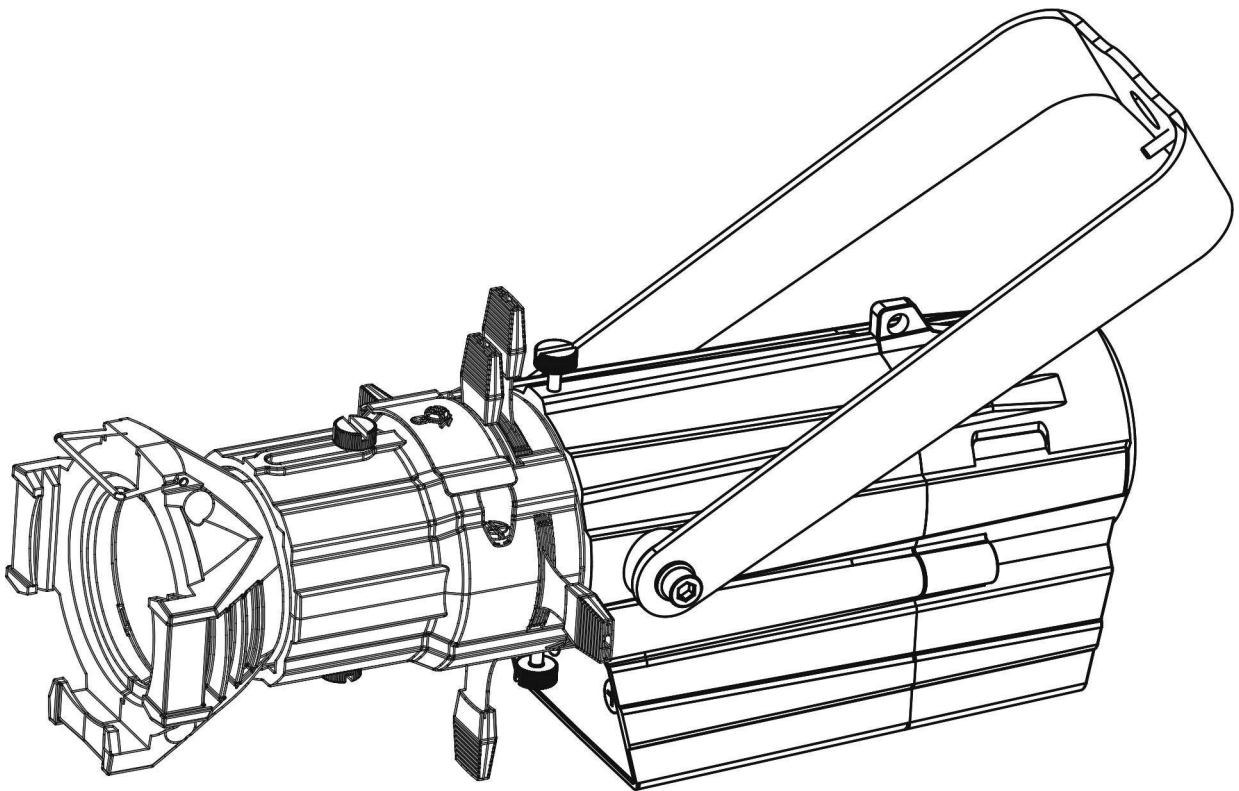

BT-Miniprofile

Operation Manual EN

CE

Version: 1.0

BriteQ[®]
LIGHT RESEARCH

1 PRODUCT SPECIFICATIONS

1.1 PRODUCT SPECIFICATIONS

- ◆ Voltage: AC100~120V, 50/60Hz & AC220~240V, 50/60Hz
- ◆ Max Power: 13W
- ◆ Size: 305x113x109mm
- ◆ Weight: 1.6kg

1.2 SAFETY WARNING

IMPORTANT:

- This product must be installed by a qualified professional.
- All maintenance must be carried out by a qualified electrician.
- A minimum distance of 0.5m must be maintained between the equipment and a combustible surface.
- The product must always be operated in a well ventilated area.
- DO NOT stare directly into the LED light source.
- Always disconnect the power before carrying out any maintenance.
- The earth must always be connected to the ground.
- Ensure that all parts of the equipment are kept clean and free of dust.
- A minimum distance of 0.8m must be maintained between the light and projecting surface

2 INSTALLATION

2.1 MOUNTING

HANGING

The fixture can be mounted in a hanging position using the supporting bracket. The bracket should be secured to the mounting truss or structure using a standard mounting clamp. Please note that when hanging the unit a safety cable should also be used.

UPRIGHT

The fixture can be mounted in an upright or sitting position using the supporting brackets.

The LED MODULE can be mounted at any angle and in any position. It is possible to further adjust the angle of the LED MODULE using the two adjustment knobs located on the side of the fixture.