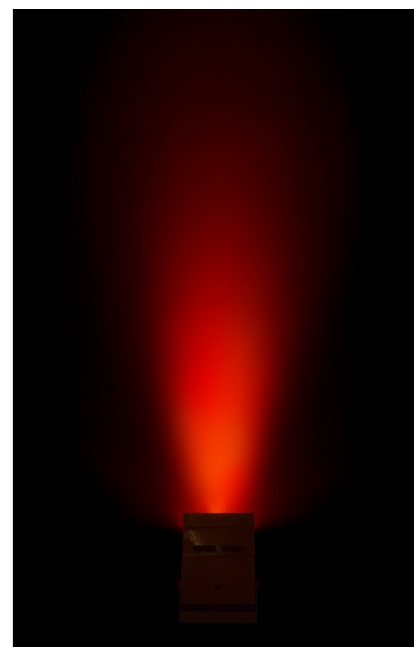

ACCU COLOR

05126

DESCRIPTION

Battery operated LED-projector, based on 6pcs 10Watt RGBWA-LEDs to avoid unwanted color shadows.

FEATURES

- Battery operated LED-projector, based on 6pcs 10Watt RGBWA-LEDs to avoid unwanted color shadows.
- Beam angle = 22°
- Projection angle can be adjusted over 25° (vertical to horizontal)
- The perfect solution for many applications: exhibition booths, parties, special events, ...
- +/-10hrs use in fading mode on a fully charged battery!
- Each projector is equipped with a wireless transceiver module (transmitter and receiver) which is 100% compatible with the WDMX G4-protocol from "Wireless Solution Sweden".
- Projector can still be used with empty battery: just connect it to the mains!
- Very smooth RGBWA color changes thanks to high freq. dimming electronics
- The internal battery charger charges the battery while the projector is working on mains power.
- The projector comes with a transparent plastic cover to protect it against rain (IP20) so it can be used outdoor to light up trees, plants, walkways,...
- Different working modes:
 - Standalone: custom colors selectable or automatic and beat synchronized color changes
 - Master/slave mode: wonderful preprogrammed, music synchronized lightshows.
 - DMX-controlled : cabled and wireless. (5 modes : 4-5-9-10 channels, LEDCON-02 Mk2)
 - Controlled by a small JB Systems LEDCON-02 Mk2 and LEDCON-XL controller
 - Controlled by wireless IR remote control
- ProCon mains in/outputs: easy daisy chaining of several units (if needed).