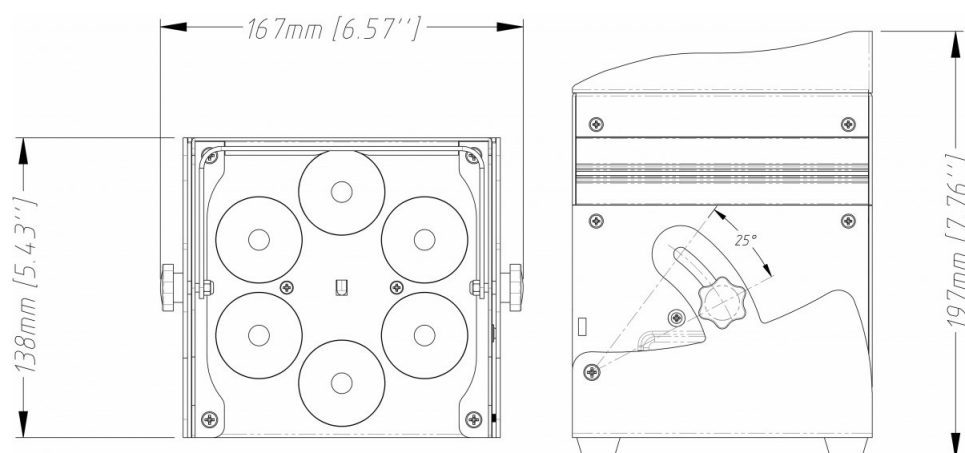

SPECIFICATIONS

General : Application	DJ & Club, Stage & Rental, Theatre
General : Dimensions (cm)	16,7 x 13,8 x 18,5 cm
General : Weight (kg)	4.14
General : Powerinput	AC 100 - 240V, 50/60Hz, Battery
General : Energy Label	No
General : Power consumption W	60
General : Color	white
General : Display	LED
General : Fixation	M10
General : IP rating	indoor
Control : manual	Yes
Control : Master/Slave	Yes
Control : DMX M/S	No
Control : Standalone	automatic, sound, fixed
Control : Type included remote	Wireless IR remote control
Control : optional remote	-
Control : programmable	No
Control : upgradable software	No
Control : maximum DMX channels	10
Light : lamp socket	none
Light : Lux	-
Light : lumen	-
Light : lamp	LED
Light : min. color temperature (K)	-
Light : max. color temperature (K)	-
Light : CRI	-
Light : colors	Red, Green, Blue, White, Amber
Light : mix colors	Yes
Light : fixed gobos	-
Light : rotating gobos	-
Light : focus	None
Light : zoom	None
Light : iris	No
Light : prism (# facets + rotating y/n)	-
Light : frost filter	No
Light : min. beam angle (°)	22
Light : max. beam angle (°)	25
Connections : input	-
Connections : output	-
Connections : XLR 3 pin	Yes
Connections : XLR 5 pin	No
Connections : rca	No
Connections : jack	No
Connections : Power Conn.	Yes
Connections : hdmi	No
Connections : midi	No
Connections : usb	No
Connections : wifi	yes
Connections : bluetooth	No
Connections : artnet	No
Connections : rdm	No
Brand	JB SYSTEMS
EANCode	5420025651264
Discontinued	No