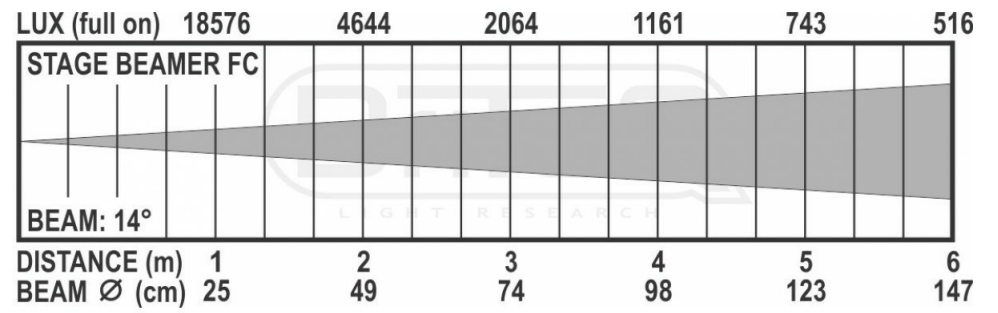

SPECIFICATIONS

General : Application	Architectural, Stage & Rental, Theatre
General : Dimensions (cm)	24.5 x 20.5 x 24.5
General : Weight (kg)	4.96
General : Powerinput	AC 100 - 240V, 50/60Hz
General : Energy Label	No
General : Power consumption W	65
General : Color	black
General : Display	LED
General : Fixation	M10
General : IP rating	indoor
Control : manual	Yes
Control : Master/Slave	Yes
Control : SMART-DMX	No
Control : Standalone	automatic, fixed
Control : programmable	No
Control : upgradable software	No
Control : maximum DMX channels	15
Light : lamp socket	none
Light : lamp	LED
Light : colors	RGBW
Light : mix colors	Yes
Light : focus	No
Light : zoom	No
Light : iris	No
Light : min. refresh rate (kHz)	1.2
Light : max. refresh rate (kHz)	1.2
Connections : input	3 pin XLR, 5 pin XLR, powercon
Connections : output	3 pin XLR, 5 pin XLR, powercon
Brand	BRITEQ
EANCode	5420025655040
Discontinued	No