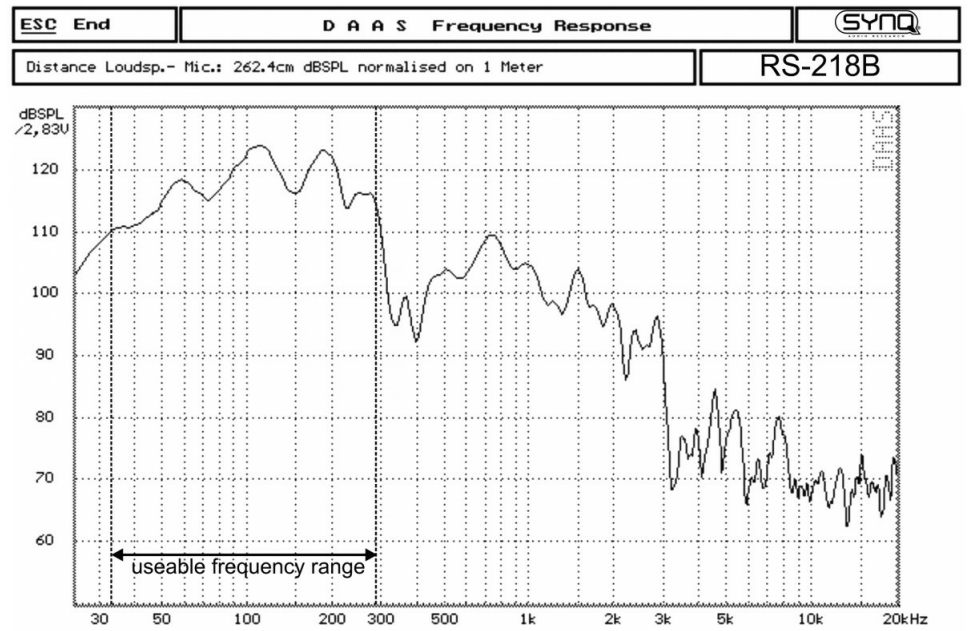

### SPECIFICATIONS

<b>General : Application</b>	DJ & Club, Stage & Rental
<b>General : Dimensions (cm)</b>	120 x 70 x 56,5
<b>General : Weight (kg)</b>	74.78
<b>General : Color</b>	black
<b>General : Fixation</b>	No
<b>General : IP rating</b>	indoor
<b>Audio : max. spl (dB)</b>	138
<b>Audio : min. frequency (Hz)</b>	35
<b>Audio : max. frequency (Hz)</b>	300
<b>Audio : diameter woofer (inch)</b>	18
<b>Audio : diameter tweeter (inch)</b>	No
<b>Audio : diameter woofer (inch)</b>	2x18"
<b>Audio : crossover frequency range</b>	No
<b>Audio : Power 2 Ohm (Wrms)</b>	No
<b>Audio : Power 4 Ohm (Wrms)</b>	1200
<b>Audio : Power 8 Ohm (Wrms)</b>	No
<b>Connections : input</b>	No
<b>Connections : output</b>	No
<b>Connections : XLR 3 pin</b>	No
<b>Connections : XLR 5 pin</b>	No
<b>Connections : speakon</b>	Yes
<b>Function : crossover</b>	none
<b>EANCode</b>	5420025606363
<b>Discontinued</b>	No