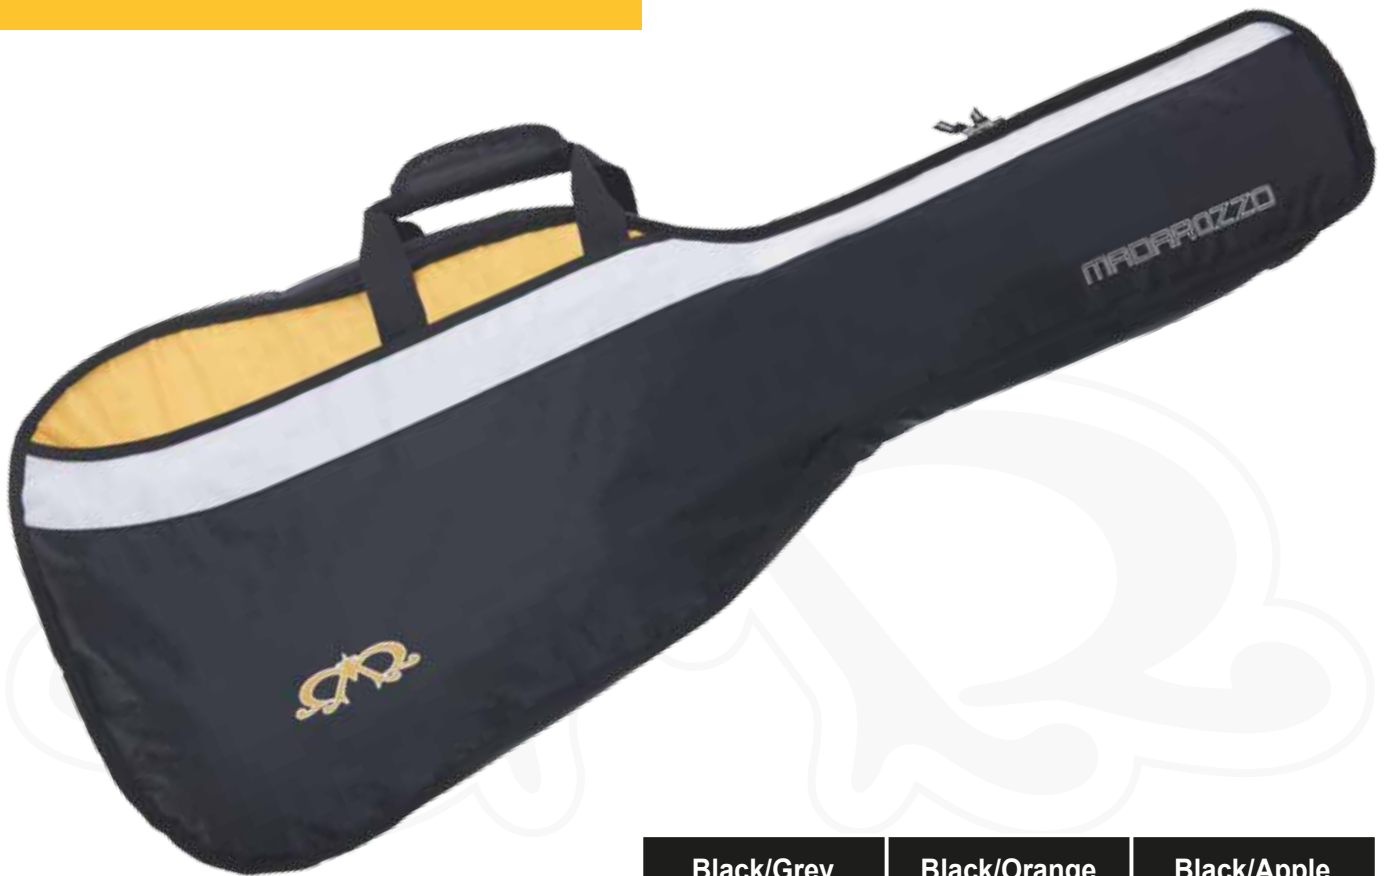

3mm Padded Bags

Available for:

- 1/2 (C2), 3/4 (C3) & 4/4 Classical Guitar (C4)
- Dreadnought Guitar (DR)
- Electric Guitar (EG)
- Bass Guitar (BG)

MA-G003-DR/BO