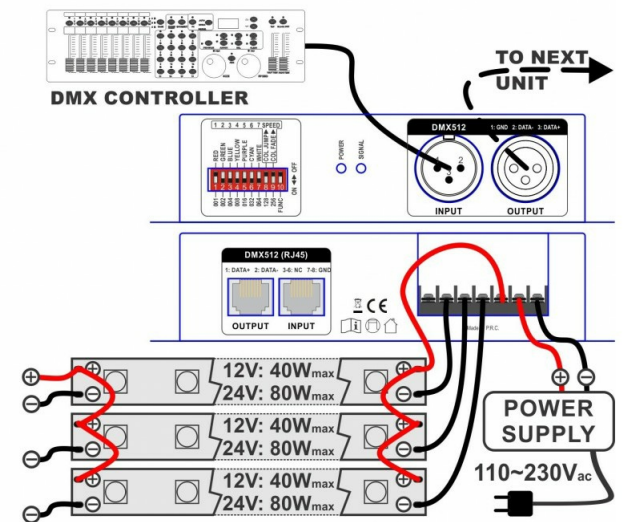

INDEPENDENT CONTROL OF 3pcs ONE-COLOR STRIPS