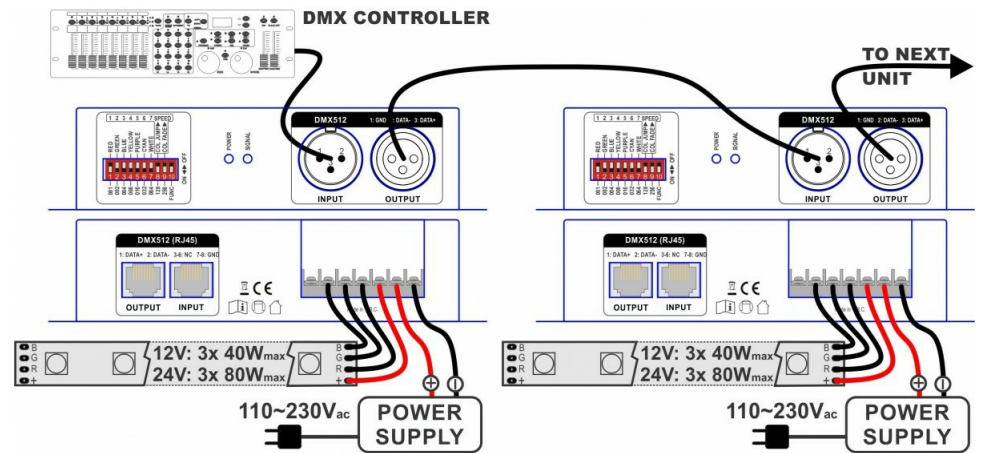

LED DMX-CONTROL XLR Mk2

05401

DESCRIPTION

Extremely versatile DMX LED-controller for all kinds of passive 12Vdc / 24Vdc LED-projectors like ledstrips

FEATURES

- Extremely versatile DMX LED-controller for all kinds of passive 12Vdc / 24Vdc LED-projectors like led strips.
- Can be used for both RGB and 1color led strips.
- PWM technology for smooth and flicker-free dimming from 0% to 100%
- Easy electrical installation: equipped with XLR and RJ45 DMX-in/out + wire terminal LED-outputs
- Max output: 40W/ch = 120W @ 12Vdc or 80W/ch = 240W @ 24Vdc
- LED-output power can always be increased using our [LED REPEATER] boosters.
- All functions can be controlled:
 - Directly on the on the controller (DIP switches)
 - Using an optional LEDCON-02 Mk2 (also with sound mode)
 - Using any standard DMX-controller
- Different standalone working modes:
 - Fixed color mode: Instant access to 7 pre-programmed colors
 - Auto chase mode: 7 color chase with 7 different speeds.
 - Fade chase mode: 7 colors fading smoothly at 7 different speeds.
- 4 DMX channels needed: Ch1=red, Ch2=green, Ch3=Blue, Ch4=Dimmer/strobe.
- Enclosure prepared for easy installing against the wall.
- Perfect for use in LED installations for homes, shops, ...
- No fan cooling: completely silent!

SPECIFICATIONS

General : Application	Architectural, Commercial
General : Dimensions (cm)	16.5 x 6.6 x 4.2
General : Weight (kg)	0.3
General : Powerinput	24Vdc, 12Vdc
General : Energy Label	No
General : Color	black
General : Display	No
General : IP rating	indoor
Control : programmable	No
Control : upgradable software	No
Control : maximum DMX channels	4
Brand	JB SYSTEMS
EANCode	5420025654012
Discontinued	No