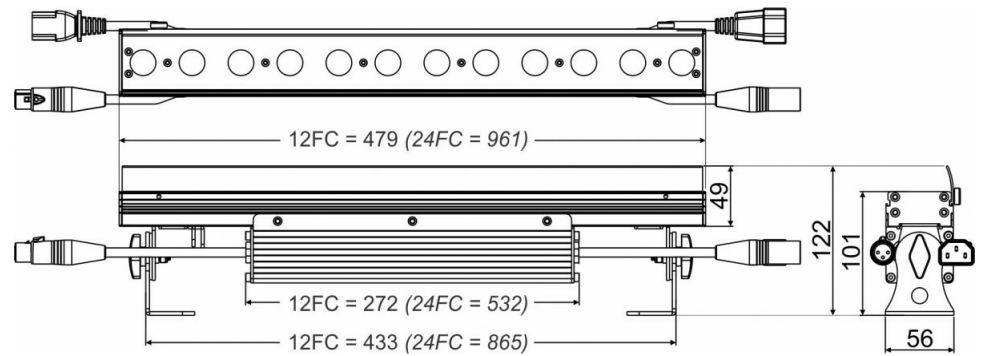

SPECIFICATIONS

General : Application	Architectural
General : Dimensions (cm)	47.9 x 5.6 x 10.1(12.2)
General : Weight (kg)	2.31
General : Powerinput	AC 100 - 240V, 50/60Hz
General : Energy Label	No
General : Power consumption W	56
General : Color	white
General : Display	OLED
General : Fixation	M10
General : IP rating	indoor
Control : manual	Yes
Control : Master/Slave	Yes
Control : SMART-DMX	Yes
Control : Standalone	automatic, fixed
Control : programmable	No
Control : upgradable software	Yes
Control : maximum DMX channels	10
Light : lamp socket	none
Light : lamp	LED
Light : colors	RGBW
Light : mix colors	Yes
Light : iris	No
Light : frost filter	No
Light : min. beam angle (°)	15
Light : max. beam angle (°)	34
Light : min. refresh rate (kHz)	No
Light : max. refresh rate (kHz)	No
Connections : input	3 pin XLR, IEC, rdm
Connections : output	3 pin XLR, IEC, rdm
Brand	BRITEQ
EANCode	5420025651431
Discontinued	No