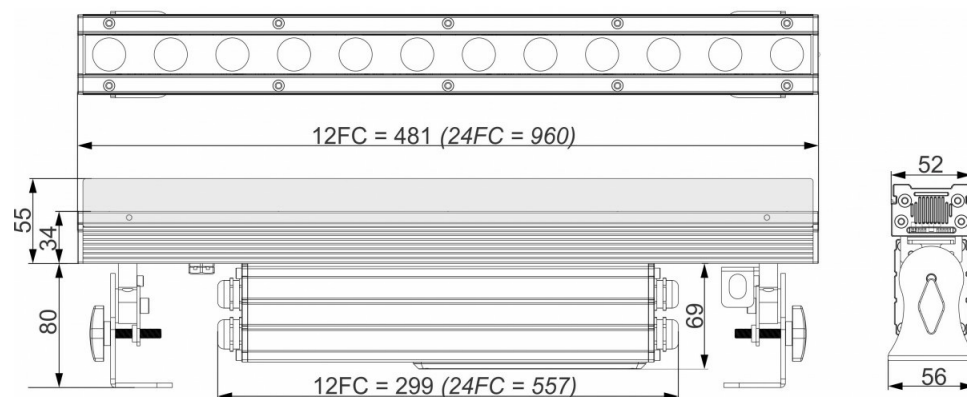

SPECIFICATIONS

General : Application	Architectural, DJ & Club, Stage & Rental
General : Dimensions (cm)	96 x 5.6 x 11.4/13.5
General : Weight (kg)	5.1
General : Powerinput	AC 100 - 240V, 50/60Hz
General : Energy Label	No
General : Power consumption W	85
General : Color	white
General : Display	OLED
General : Fixation	M10
General : IP rating	outdoor
Control : manual	Yes
Control : Master/Slave	Yes
Control : SMART-DMX	Yes
Control : Standalone	automatic, fixed
Control : programmable	No
Control : upgradable software	Yes
Control : maximum DMX channels	20
Light : lamp socket	none
Light : lamp	LED
Light : colors	Red, Green, Blue, White, RGB, RGBW
Light : mix colors	Yes
Light : iris	No
Light : frost filter	No
Light : min. beam angle (°)	15
Light : max. beam angle (°)	15
Light : min. refresh rate (kHz)	3.6
Light : max. refresh rate (kHz)	3.6
Connections : input	3 pin XLR, ip-powerlink connector
Connections : output	3 pin XLR, ip-powerlink connector
Brand	BRITEQ
EANCode	5420025651462
Discontinued	No

Briteq®
LIGHT RESEARCH

www.briteq-lighting.com | <https://www.facebook.com/Briteq>

Beglec NV has the right to change products and specifications with and without notice. Major as well as minor changes can be involved. This leaflet can contain errors, therefore we advice to consult your local dealer to ensure that actual features and specifications match your requirements. Copyright © 2018 by BEGLEC NV. All rights reserved.