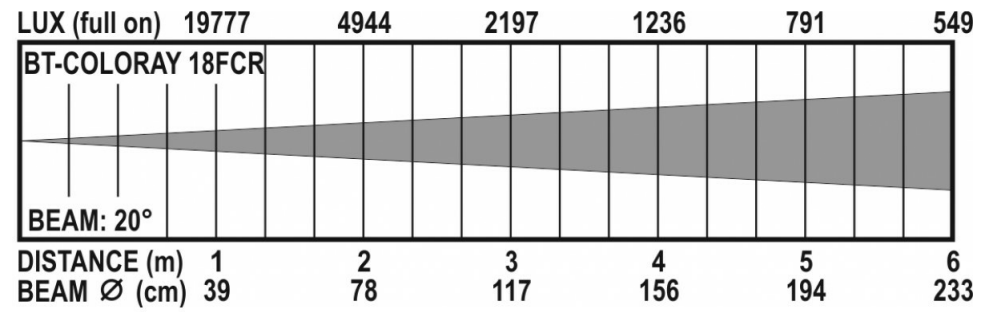

SPECIFICATIONS

General : Application	Architectural, Stage & Rental, Theatre
General : Weight (kg)	5.28
General : Powerinput	AC 100 - 240V, 50/60Hz
General : Energy Label	No
General : Color	black
General : Display	touchscreen
General : Fixation	optional omega bracket
General : IP rating	outdoor
Control : manual	Yes
Control : Master/Slave	Yes
Control : SMART-DMX	No
Control : Standalone	automatic, fixed
Control : programmable	No
Control : upgradable software	Yes
Control : maximum DMX channels	7
Light : lamp socket	none
Light : lamp	LED
Light : CRI	72
Light : colors	Red, Green, Blue, White, RGBW
Light : mix colors	Yes
Light : focus	No
Light : zoom	No
Light : iris	No
Light : min. beam angle (°)	20
Light : max. beam angle (°)	20
Light : min. refresh rate (kHz)	1.2
Light : max. refresh rate (kHz)	1.2
Connections : input	5 pin XLR, TRUE1 powerCON
Connections : output	5 pin XLR, TRUE1 powerCON
Brand	BRITEQ
EANCode	5420025655125
Discontinued	No