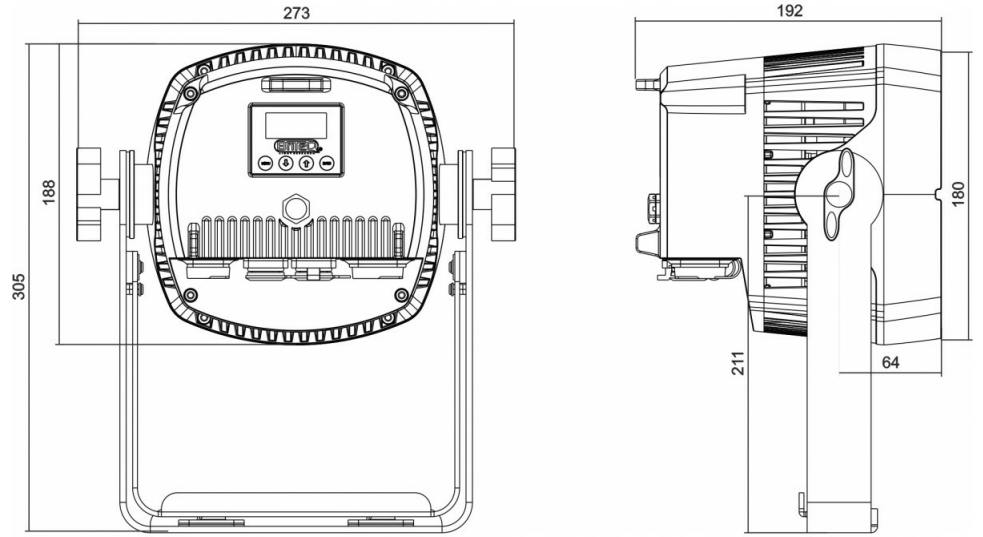

SPECIFICATIONS

General : Application	Architectural, Stage & Rental, Theatre
General : Weight (kg)	5.28
General : Powerinput	AC 100 - 240V, 50/60Hz
General : Energy Label	No
General : Color	black
General : Display	touchscreen
General : Fixation	optional omega bracket
General : IP rating	outdoor
Control : manual	Yes
Control : Master/Slave	Yes
Control : SMART-DMX	No
Control : Standalone	automatic, fixed
Control : programmable	No
Control : upgradable software	Yes
Control : maximum DMX channels	7
Light : lamp socket	none
Light : lamp	LED
Light : CRI	72
Light : colors	Red, Green, Blue, White, RGBW
Light : mix colors	Yes
Light : focus	No
Light : zoom	No
Light : iris	No
Light : min. beam angle (°)	20
Light : max. beam angle (°)	20
Light : min. refresh rate (kHz)	1.2
Light : max. refresh rate (kHz)	1.2
Connections : input	5 pin XLR, TRUE1 powerCON
Connections : output	5 pin XLR, TRUE1 powerCON
Brand	BRITEQ
EANCode	5420025655125
Discontinued	No