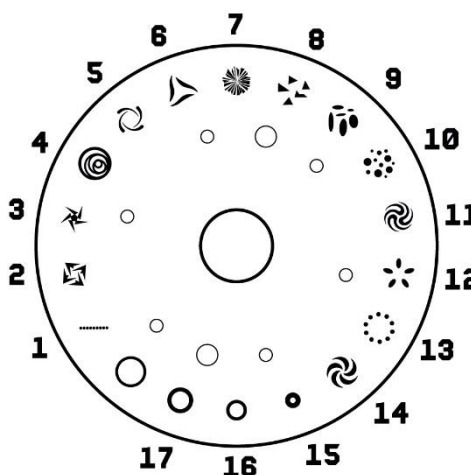

DMX CHANNELS

16 Bit	8 Bit	Function	Value	Description
1	1	Pan	000-255	Movement 0°-540°
2		Pan fine	000-255	
3	2	Tilt	000-255	Movement 0°-270°
4		Tilt fine	000-255	
5	3	Colour	000-009	Open
			010-127	Colour, select colour 1 to 12, each 9steps
			128-189	Colour wheel rotation, slow to fast CW
			190-193	Colour wheel rotation, stop
			194-255	Colour wheel rotation, slow to fast CCW
6	4	Gobo	000-004	Open
			005-009	Gobo 1
			010-014	Gobo 2
			015-019	Gobo 3
			020-024	Gobo 4
			025-029	Gobo 5
			030-034	Gobo 6
			035-039	Gobo 7
			040-044	Gobo 8
			045-049	Gobo 9
			050-054	Gobo 10
			055-059	Gobo 11
			060-064	Gobo 12
			065-069	Gobo 13
			070-074	Gobo 14
			075-079	Gobo 15
			080-084	Gobo 16
			085-089	Gobo 17
			090-097	Gobo 1 shake, slow to fast
			098-105	Gobo 2 shake, slow to fast
			106-113	Gobo 3 shake, slow to fast
			114-121	Gobo 4 shake, slow to fast